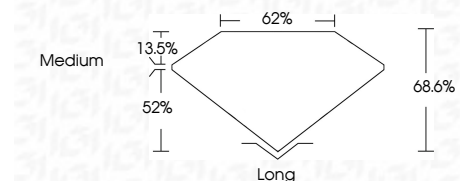

ELECTRONIC COPY

LG743556980
Report verification at igi.org

October 17, 2025
IGI Report Number **LG743556980**
Description **LABORATORY GROWN DIAMOND**
Shape and Cutting Style **EMERALD CUT**
Measurements **9.85 X 6.76 X 4.64 MM**

GRADING RESULTS

Carat Weight **3.01 CARATS**
Color Grade **F**
Clarity Grade **VS 2**

ADDITIONAL GRADING INFORMATION

Polish **EXCELLENT**
Symmetry **EXCELLENT**
Fluorescence **NONE**
Inscription(s) **IGI LG743556980**
Comments: This Laboratory Grown Diamond was created by Chemical Vapor Deposition (CVD) growth process. Type IIa

October 17, 2025
IGI Report No LG743556980
EMERALD CUT
3.01 CARATS
Color Grade **F**
Clarity Grade **VS 2**
Depth **68.6%**
Table **62%**
Girdle **Medium**
Culet **Long**
Polish **EXCELLENT**
Symmetry **EXCELLENT**
Fluorescence **NONE**
Inscription(s) **IGI LG743556980**
Comments: This Laboratory Grown Diamond was created by Chemical Vapor Deposition (CVD) growth process. Type IIa

October 17, 2025
IGI Report Number **LG743556980**
Description **LABORATORY GROWN DIAMOND**
Shape and Cutting Style **EMERALD CUT**
Measurements **9.85 X 6.76 X 4.64 MM**

GRADING RESULTS

Carat Weight **3.01 CARATS**
Color Grade **F**
Clarity Grade **VS 2**