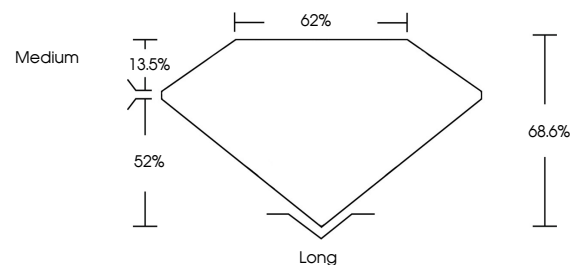

GRADING RESULTS

Carat Weight **3.01 CARATS**
Color Grade **F**
Clarity Grade **VS 2**

ADDITIONAL GRADING INFORMATION

Polish **EXCELLENT**
Symmetry **EXCELLENT**
Fluorescence **NONE**
Inscription(s) **IGI LG743556980**
Comments: This Laboratory Grown Diamond was created by Chemical Vapor Deposition (CVD) growth process. Type IIa

October 17, 2025
IGI Report No LG743556980
EMERALD CUT
3.01 CARATS
Color Grade **F**
Clarity Grade **VS 2**
Depth **68.6%**
Table **62%**
Girdle **Medium**
Culet **Long**
Polish **EXCELLENT**
Symmetry **EXCELLENT**
Fluorescence **NONE**
Inscription(s) **IGI LG743556980**
Comments: This Laboratory Grown Diamond was created by Chemical Vapor Deposition (CVD) growth process. Type IIa

October 17, 2025
IGI Report Number **LG743556980**
Description **LABORATORY GROWN DIAMOND**
Shape and Cutting Style **EMERALD CUT**
Measurements **9.85 X 6.76 X 4.64 MM**

GRADING RESULTS

Carat Weight **3.01 CARATS**
Color Grade **F**
Clarity Grade **VS 2**

PROPORTIONS

Sample Image Used

CLARITY CHARACTERISTICS

KEY TO SYMBOLS

Red symbols indicate internal characteristics.
Green symbols indicate external characteristics.

COLOR

D E F G H I J Faint Very Light Light