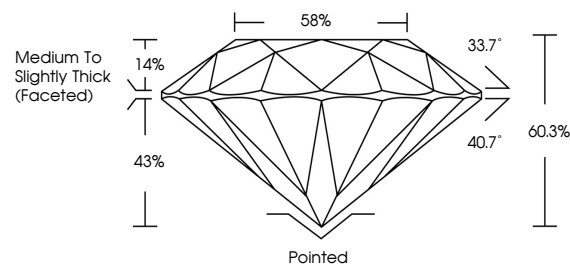

October 16, 2025
IGI Report No **LG743550296**
ROUND BRILLIANT
Carat Weight **4.08 CARATS**
Color Grade **E**
Clarity Grade **VVS 2**
Cut Grade **IDEAL**
Depth **60.3%**
Table **58%**
Girdle **Medium To Slightly Thick (Faceted)**
Culet **Pointed**
Polish **EXCELLENT**
Symmetry **EXCELLENT**
Fluorescence **NONE**
Inscription(s) **IGI LG743550296**
Comments: This Laboratory Grown Diamond was created by Chemical Vapor Deposition (CVD) growth process. Type IIa

LABORATORY GROWN DIAMOND REPORT

October 16, 2025
IGI Report Number **LG743550296**
Description **LABORATORY GROWN DIAMOND**
Shape and Cutting Style **ROUND BRILLIANT**
Measurements **10.31 - 10.35 X 6.23 MM**

GRADING RESULTS

Carat Weight **4.08 CARATS**
Color Grade **E**
Clarity Grade **VVS 2**
Cut Grade **IDEAL**

ADDITIONAL GRADING INFORMATION

Polish **EXCELLENT**
Symmetry **EXCELLENT**
Fluorescence **NONE**
Inscription(s) **IGI LG743550296**

Comments: This Laboratory Grown Diamond was created by Chemical Vapor Deposition (CVD) growth process. Type IIa

PROPORTIONS

CLARITY CHARACTERISTICS

KEY TO SYMBOLS

Red symbols indicate internal characteristics.
Green symbols indicate external characteristics.