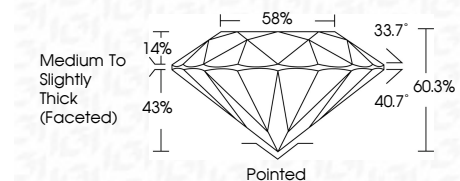

ELECTRONIC COPY

LG743550296
Report verification at igi.org

October 16, 2025
IGI Report Number **LG743550296**
Description **LABORATORY GROWN DIAMOND**
Shape and Cutting Style **ROUND BRILLIANT**
Measurements **10.31 - 10.35 X 6.23 MM**

GRADING RESULTS

Carat Weight **4.08 CARATS**
Color Grade **E**
Clarity Grade **VVS 2**
Cut Grade **IDEAL**

ADDITIONAL GRADING INFORMATION

Polish **EXCELLENT**
Symmetry **EXCELLENT**
Fluorescence **NONE**
Inscription(s) **IGI LG743550296**
Comments: This Laboratory Grown Diamond was created by Chemical Vapor Deposition (CVD) growth process. Type IIa

October 16, 2025
IGI Report No **LG743550296**
ROUND BRILLIANT
Carat Weight **4.08 CARATS**
Color Grade **E**
Clarity Grade **VVS 2**
Cut Grade **IDEAL**
Depth **60.3%**
Table **58%**
Girdle **Medium To Slightly Thick (Faceted)**
Culet **Pointed**
Polish **EXCELLENT**
Symmetry **EXCELLENT**
Fluorescence **NONE**
Inscription(s) **IGI LG743550296**
Comments: This Laboratory Grown Diamond was created by Chemical Vapor Deposition (CVD) growth process. Type IIa

GRADING RESULTS

Carat Weight **4.08 CARATS**
Color Grade **E**
Clarity Grade **VVS 2**
Cut Grade **IDEAL**

ADDITIONAL GRADING INFORMATION

Polish **EXCELLENT**
Symmetry **EXCELLENT**
Fluorescence **NONE**
Inscription(s) **IGI LG743550296**