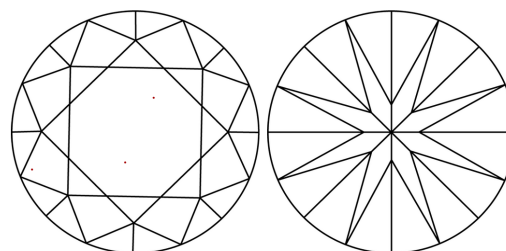

CLARITY CHARACTERISTICS

KEY TO SYMBOLS

Red symbols indicate internal characteristics.
Green symbols indicate external characteristics.