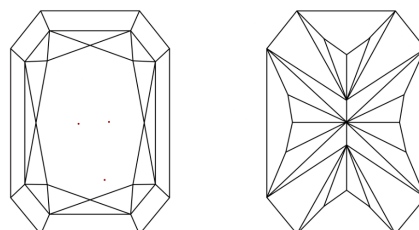

CLARITY CHARACTERISTICS

KEY TO SYMBOLS

Red symbols indicate internal characteristics.
Green symbols indicate external characteristics.

COLOR

D E F G H I J Faint Very Light Light

CLARITY

FL	IF	VVS¹⁻²	VS¹⁻²	SI¹⁻²	I¹⁻³
Flawless	Internally Flawless	Very Very Slightly Included	Very Slightly Included	Slightly Included	Included