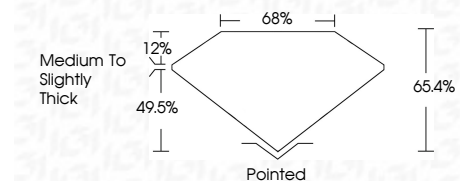

ELECTRONIC COPY

LG743514259
Report verification at igi.org

October 31, 2025
IGI Report Number **LG743514259**
Description **LABORATORY GROWN DIAMOND**
Shape and Cutting Style **CUT CORNERED
RECTANGULAR MODIFIED
BRILLIANT**
Measurements **16.62 X 11.50 X 7.52 MM**

GRADING RESULTS

Carat Weight **12.53 CARATS**
Color Grade **F**
Clarity Grade **VVS 2**

ADDITIONAL GRADING INFORMATION

Polish **EXCELLENT**
Symmetry **EXCELLENT**
Fluorescence **NONE**
Inscription(s) **(IGI) LG743514259**
Comments: This Laboratory Grown Diamond was created by Chemical Vapor Deposition (CVD) growth process. Type IIa

October 31, 2025
IGI Report No **LG743514259**
CUT CORNERED RECT. MODIFIED BRILLIANT
Carat Weight **12.53 CARATS**
Color Grade **F**
Clarity Grade **VVS 2**
Depth **49.5%**
Table **12%**
Girdle **Medium to Slightly Thick**
Culet **Pointed**
Polish **EXCELLENT**
Symmetry **EXCELLENT**
Fluorescence **NONE**
Inscription(s) **(IGI) LG743514259**
Comments: This Laboratory Grown Diamond was created by Chemical Vapor Deposition (CVD) growth process. Type IIa

October 31, 2025
IGI Report Number **LG743514259**
Description **LABORATORY GROWN DIAMOND**
Shape and Cutting Style **CUT CORNERED RECTANGULAR
MODIFIED BRILLIANT**
Measurements **16.62 X 11.50 X 7.52 MM**