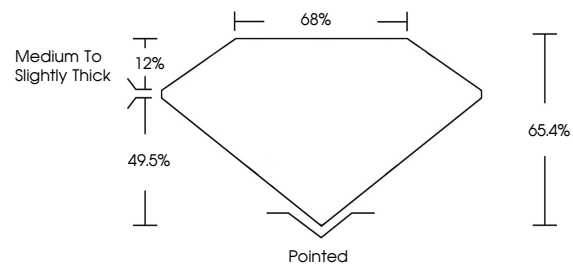

October 31, 2025
IGI Report No **LG743514259**
CUT CORNERED RECT. MODIFIED BRILLIANT
Carat Weight **12.53 CARATS**
Color Grade **F**
Clarity Grade **VVS 2**
Depth **49.5%**
Table **12%**
Girdle **Medium to Slightly Thick**
Culet **Pointed**
Polish **EXCELLENT**
Symmetry **EXCELLENT**
Fluorescence **NONE**
Inscription(s) **(IGI) LG743514259**
Comments: This Laboratory Grown Diamond was created by Chemical Vapor Deposition (CVD) growth process. Type IIa

October 31, 2025
IGI Report Number **LG743514259**
Description **LABORATORY GROWN DIAMOND**
Shape and Cutting Style **CUT CORNERED RECTANGULAR
MODIFIED BRILLIANT**
Measurements **16.62 X 11.50 X 7.52 MM**

GRADING RESULTS

Carat Weight **12.53 CARATS**
Color Grade **F**
Clarity Grade **VVS 2**

ADDITIONAL GRADING INFORMATION

Polish **EXCELLENT**
Symmetry **EXCELLENT**
Fluorescence **NONE**
Inscription(s) **(IGI) LG743514259**

Comments: This Laboratory Grown Diamond was created by Chemical Vapor Deposition (CVD) growth process. Type IIa

PROPORTIONS

Sample Image Used

CLARITY CHARACTERISTICS

KEY TO SYMBOLS

Red symbols indicate internal characteristics.
Green symbols indicate external characteristics.