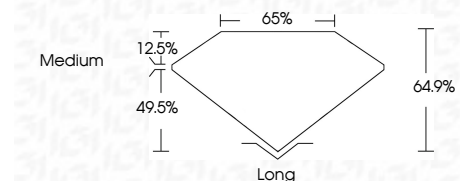

ELECTRONIC COPY

LG743507729
Report verification at igi.org

October 15, 2025
IGI Report Number **LG743507729**
Description **LABORATORY GROWN DIAMOND**
Shape and Cutting Style **EMERALD CUT**
Measurements **9.71 X 6.76 X 4.39 MM**

GRADING RESULTS

Carat Weight **2.71 CARATS**
Color Grade **E**
Clarity Grade **VVS 2**

ADDITIONAL GRADING INFORMATION

Polish **EXCELLENT**
Symmetry **EXCELLENT**
Fluorescence **NONE**
Inscription(s) **(IGI) LG743507729**
Comments: This Laboratory Grown Diamond was created by Chemical Vapor Deposition (CVD) growth process. Type IIa

October 15, 2025
IGI Report No **LG743507729**
EMERALD CUT
Carat Weight **2.71 CARATS**
Color Grade **E**
Clarity Grade **VVS 2**
Depth **49.5%**
Table **65%**
Girdle **Medium**
Culet **Long**
Polish **EXCELLENT**
Symmetry **EXCELLENT**
Fluorescence **NONE**
Inscription(s) **(IGI) LG743507729**
Comments: This Laboratory Grown Diamond was created by Chemical Vapor Deposition (CVD) growth process. Type IIa

October 15, 2025
IGI Report Number **LG743507729**
Description **LABORATORY GROWN DIAMOND**
Shape and Cutting Style **EMERALD CUT**
Measurements **9.71 X 6.76 X 4.39 MM**

GRADING RESULTS

Carat Weight **2.71 CARATS**
Color Grade **E**
Clarity Grade **VVS 2**