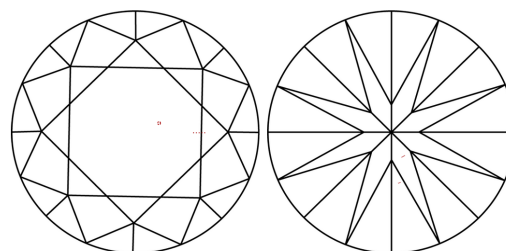

October 14, 2025
IGI Report Number **LG742531036**
Description **LABORATORY GROWN DIAMOND**
Shape and Cutting Style **ROUND BRILLIANT**
Measurements **6.88 - 6.90 X 4.29 MM**

GRADING RESULTS

Carat Weight **1.24 CARAT**
Color Grade **D**
Clarity Grade **VVS 2**
Cut Grade **IDEAL**

PROPORTIONS

Sample Image Used

CLARITY CHARACTERISTICS

KEY TO SYMBOLS

Red symbols indicate internal characteristics.
Green symbols indicate external characteristics.

COLOR

D E F G H I J Faint Very Light Light