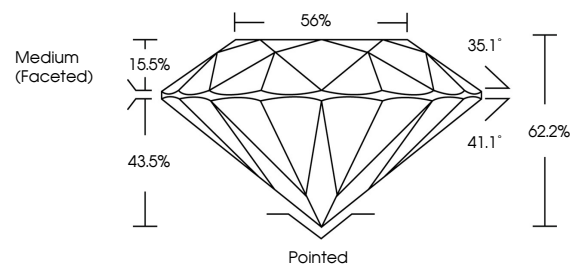

GRADING RESULTS

Carat Weight **1.24 CARAT**
Color Grade **D**
Clarity Grade **VVS 2**
Cut Grade **IDEAL**

ADDITIONAL GRADING INFORMATION

Polish **EXCELLENT**
Symmetry **EXCELLENT**
Fluorescence **NONE**
Inscription(s) **IGI LG742531036**
Comments: HEARTS & ARROWS
This Laboratory Grown Diamond was created by Chemical Vapor Deposition (CVD) growth process. Type IIa

October 14, 2025
IGI Report No LG742531036
ROUND BRILLIANT
6.88 - 6.90 X 4.29 MM
1.24 CARAT
Color Grade **D**
Clarity Grade **VVS 2**
Cut Grade **IDEAL**
Depth **62.2%**
Table **56%**
Girdle **Medium (Faceted)**
Culet **Pointed**
Polish **EXCELLENT**
Symmetry **EXCELLENT**
Fluorescence **NONE**
Inscription(s) **IGI LG742531036**
Comments: HEARTS & ARROWS
This Laboratory Grown Diamond was created by Chemical Vapor Deposition (CVD) growth process. Type IIa

October 14, 2025
IGI Report Number **LG742531036**
Description **LABORATORY GROWN DIAMOND**
Shape and Cutting Style **ROUND BRILLIANT**
Measurements **6.88 - 6.90 X 4.29 MM**

GRADING RESULTS

Carat Weight **1.24 CARAT**
Color Grade **D**
Clarity Grade **VVS 2**
Cut Grade **IDEAL**

PROPORTIONS

Sample Image Used

CLARITY CHARACTERISTICS

KEY TO SYMBOLS

Red symbols indicate internal characteristics.
Green symbols indicate external characteristics.

COLOR

D E F G H I J Faint Very Light Light