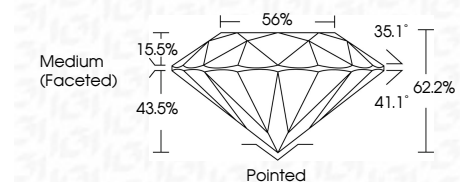

ELECTRONIC COPY

LG742531036
Report verification at igi.org

October 14, 2025
IGI Report Number **LG742531036**
Description **LABORATORY GROWN DIAMOND**
Shape and Cutting Style **ROUND BRILLIANT**
Measurements **6.88 - 6.90 X 4.29 MM**

GRADING RESULTS

Carat Weight **1.24 CARAT**
Color Grade **D**
Clarity Grade **VVS 2**
Cut Grade **IDEAL**

ADDITIONAL GRADING INFORMATION

Polish **EXCELLENT**
Symmetry **EXCELLENT**
Fluorescence **NONE**
Inscription(s) **IGI LG742531036**
Comments: HEARTS & ARROWS
This Laboratory Grown Diamond was created by Chemical Vapor Deposition (CVD) growth process. Type IIa

October 14, 2025
IGI Report No LG742531036
ROUND BRILLIANT
6.88 - 6.90 X 4.29 MM
1.24 CARAT
Color Grade **D**
Clarity Grade **VVS 2**
Cut Grade **IDEAL**
Depth **62.2%**
Table **56%**
Girdle **Medium (Faceted)**
Culet **Pointed**
Polish **EXCELLENT**
Symmetry **EXCELLENT**
Fluorescence **NONE**
Inscription(s) **IGI LG742531036**
Comments: HEARTS & ARROWS
This Laboratory Grown Diamond was created by Chemical Vapor Deposition (CVD) growth process. Type IIa

October 14, 2025
IGI Report Number **LG742531036**
Description **LABORATORY GROWN DIAMOND**
Shape and Cutting Style **ROUND BRILLIANT**
Measurements **6.88 - 6.90 X 4.29 MM**

GRADING RESULTS

Carat Weight **1.24 CARAT**
Color Grade **D**
Clarity Grade **VVS 2**
Cut Grade **IDEAL**