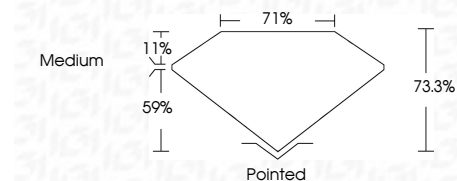

**ELECTRONIC COPY**

LG742530221  
Report verification at igi.org

October 14, 2025  
IGI Report Number **LG742530221**  
Description **LABORATORY GROWN DIAMOND**  
Shape and Cutting Style **PRINCESS CUT**  
Measurements **7.89 X 7.72 X 5.66 MM**

**GRADING RESULTS**  
Carat Weight **3.02 CARATS**  
Color Grade **D**  
Clarity Grade **VS 1**

**ADDITIONAL GRADING INFORMATION**  
Polish **EXCELLENT**  
Symmetry **EXCELLENT**  
Fluorescence **NONE**  
Inscription(s) **IGI LG742530221**  
Comments: This Laboratory Grown Diamond was created by Chemical Vapor Deposition (CVD) growth process. Type IIa

October 14, 2025  
IGI Report No LG742530221  
**PRINCESS CUT**  
3.02 CARATS  
D  
7.89 X 7.72 X 5.66 MM  
Carat Weight  
Color Grade  
Clarity Grade  
Depth  
Table  
Girdle  
Medium  
Pointed  
EXCELLENT  
EXCELLENT  
NONE  
IGI LG742530221  
Inscription(s)  
Comments: This Laboratory Grown Diamond was created by Chemical Vapor Deposition (CVD) growth process. Type IIa

October 14, 2025  
IGI Report Number **LG742530221**  
Description **LABORATORY GROWN DIAMOND**  
Shape and Cutting Style **PRINCESS CUT**  
Measurements **7.89 X 7.72 X 5.66 MM**

**GRADING RESULTS**  
Carat Weight **3.02 CARATS**  
Color Grade **D**  
Clarity Grade **VS 1**