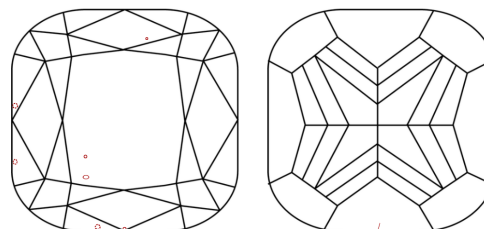

Measurements **13.66 X 13.27 X 8.48 MM**

GRADING RESULTS

Carat Weight **14.74 CARATS**
Color Grade **FANCY BLUE**
Clarity Grade **VS 2**

October 17, 2025
IGI Report Number **LG742528074**
Description **LABORATORY GROWN DIAMOND**
Shape and Cutting Style **SQUARE CUSHION MODIFIED BRILLIANT**
Measurements **13.66 X 13.27 X 8.48 MM**

GRADING RESULTS

Carat Weight **14.74 CARATS**
Color Grade **FANCY BLUE**
Clarity Grade **VS 2**

ADDITIONAL GRADING INFORMATION

Polish **EXCELLENT**
Symmetry **EXCELLENT**
Fluorescence **NONE**
Inscription(s) **IGI LG742528074**

Comments: This Laboratory Grown Diamond was created by Chemical Vapor Deposition (CVD) growth process.
Indications of post-growth treatment.

Secondary color: Green

PROPORTIONS

Sample Image Used

CLARITY CHARACTERISTICS

KEY TO SYMBOLS

Red symbols indicate internal characteristics.
Green symbols indicate external characteristics.

COLOR

D E F G H I J Faint Very Light Light

CLARITY

FL	IF	VS ¹⁻²	VS ¹⁻²	SI ¹⁻²	I ¹⁻³
Flawless	Internally Flawless	Very Very Slightly Included	Very Slightly Included	Slightly Included	Included