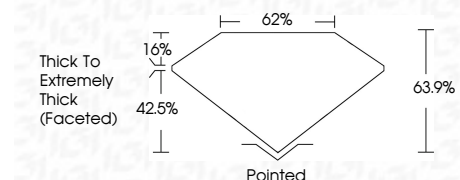

Measurements **13.66 X 13.27 X 8.48 MM**

GRADING RESULTS

Carat Weight **14.74 CARATS**
Color Grade **FANCY BLUE**
Clarity Grade **VS 2**

October 17, 2025
IGI Report Number **LG742528074**
Description **LABORATORY GROWN DIAMOND**
Shape and Cutting Style **SQUARE CUSHION MODIFIED BRILLIANT**
Measurements **13.66 X 13.27 X 8.48 MM**

GRADING RESULTS

Carat Weight **14.74 CARATS**
Color Grade **FANCY BLUE**
Clarity Grade **VS 2**

ADDITIONAL GRADING INFORMATION

Polish **EXCELLENT**
Symmetry **EXCELLENT**
Fluorescence **NONE**
Inscription(s) **IGI LG742528074**

KEY TO SYMBOLS

Red symbols indicate internal characteristics.
Green symbols indicate external characteristics.

COLOR

D E F G H I J Faint Very Light Light

CLARITY

FL	IF	VS ¹⁻²	VS ¹⁻²	SI ¹⁻²	I ¹⁻³
Flawless	Internally Flawless	Very Very Slightly Included	Very Slightly Included	Slightly Included	Included