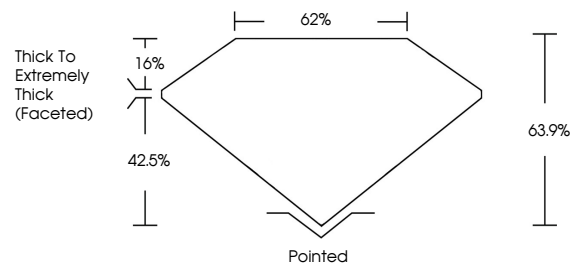

Measurements **13.66 X 13.27 X 8.48 MM**

GRADING RESULTS

Carat Weight **14.74 CARATS**
Color Grade **FANCY BLUE**
Clarity Grade **VS 2**

October 17, 2025
IGI Report Number **LG742528074**
Description **LABORATORY GROWN DIAMOND**
Shape and Cutting Style **SQUARE CUSHION MODIFIED BRILLIANT**
Measurements **13.66 X 13.27 X 8.48 MM**

GRADING RESULTS

Carat Weight **14.74 CARATS**
Color Grade **FANCY BLUE**
Clarity Grade **VS 2**

ADDITIONAL GRADING INFORMATION

Polish **EXCELLENT**
Symmetry **EXCELLENT**
Fluorescence **NONE**
Inscription(s) **IGI LG742528074**

Comments: This Laboratory Grown Diamond was created by Chemical Vapor Deposition (CVD) growth process.
Indications of post-growth treatment.

Secondary color: Green

PROPORTIONS

Sample Image Used

CLARITY CHARACTERISTICS

KEY TO SYMBOLS

Red symbols indicate internal characteristics.
Green symbols indicate external characteristics.

COLOR

D E F G H I J Faint Very Light Light

CLARITY

FL	IF	VS ¹⁻²	VS ¹⁻²	SI ¹⁻²	I ¹⁻³
Flawless	Internally Flawless	Very Very Slightly Included	Very Slightly Included	Slightly Included	Included