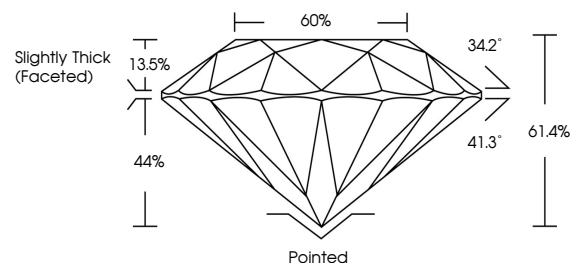

October 28, 2025
IGI Report No **LG742524089**
ROUND BRILLIANT
8.13 - 8.16 X 5.00 MM
Carat Weight **2.05 CARATS**
Color Grade **E**
Clarity Grade **VVS 2**
Cut Grade **IDEAL**
Depth **61.4%**
Table **60%**
Girdle **Slightly Thick (Faceted)**
Culet **Pointed**
Polish **EXCELLENT**
Symmetry **EXCELLENT**
Fluorescence **NONE**
Inscription(s) **IGI LG742524089**
Comments: This Laboratory Grown Diamond was created by Chemical Vapor Deposition (CVD) growth process. Type IIa

LABORATORY GROWN DIAMOND REPORT

October 28, 2025
IGI Report Number **LG742524089**
Description **LABORATORY GROWN DIAMOND**
Shape and Cutting Style **ROUND BRILLIANT**
Measurements **8.13 - 8.16 X 5.00 MM**

GRADING RESULTS

Carat Weight **2.05 CARATS**
Color Grade **E**
Clarity Grade **VVS 2**
Cut Grade **IDEAL**

ADDITIONAL GRADING INFORMATION

Polish **EXCELLENT**
Symmetry **EXCELLENT**
Fluorescence **NONE**
Inscription(s) **IGI LG742524089**

Comments: This Laboratory Grown Diamond was created by Chemical Vapor Deposition (CVD) growth process. Type IIa

PROPORTIONS

CLARITY CHARACTERISTICS

KEY TO SYMBOLS

Red symbols indicate internal characteristics.
Green symbols indicate external characteristics.