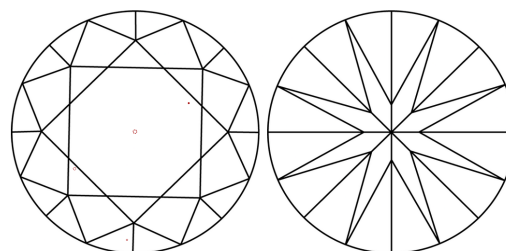

CLARITY CHARACTERISTICS

KEY TO SYMBOLS

Red symbols indicate internal characteristics.
Green symbols indicate external characteristics.