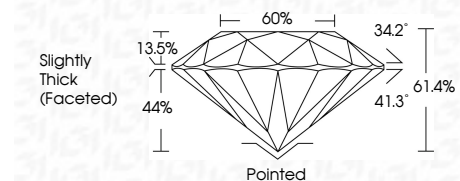

ELECTRONIC COPY

LG742524089
Report verification at igi.org

October 28, 2025
IGI Report Number **LG742524089**
Description **LABORATORY GROWN DIAMOND**
Shape and Cutting Style **ROUND BRILLIANT**
Measurements **8.13 - 8.16 X 5.00 MM**

GRADING RESULTS

Carat Weight **2.05 CARATS**
Color Grade **E**
Clarity Grade **VVS 2**
Cut Grade **IDEAL**

ADDITIONAL GRADING INFORMATION

Polish **EXCELLENT**
Symmetry **EXCELLENT**
Fluorescence **NONE**
Inscription(s) **IGI LG742524089**
Comments: This Laboratory Grown Diamond was created by Chemical Vapor Deposition (CVD) growth process. Type IIa

October 28, 2025
IGI Report No **LG742524089**
ROUND BRILLIANT
8.13 - 8.16 X 5.00 MM
Carat Weight **2.05 CARATS**
Color Grade **E**
Clarity Grade **VVS 2**
Cut Grade **IDEAL**
Depth **61.4%**
Table **60%**
Girdle **Slightly Thick (Faceted)**
Culet **Pointed**
Polish **EXCELLENT**
Symmetry **EXCELLENT**
Fluorescence **NONE**
Inscription(s) **IGI LG742524089**
Comments: This Laboratory Grown Diamond was created by Chemical Vapor Deposition (CVD) growth process. Type IIa

GRADING RESULTS

Carat Weight **2.05 CARATS**
Color Grade **E**
Clarity Grade **VVS 2**
Cut Grade **IDEAL**

ADDITIONAL GRADING INFORMATION

Polish **EXCELLENT**
Symmetry **EXCELLENT**
Fluorescence **NONE**
Inscription(s) **IGI LG742524089**