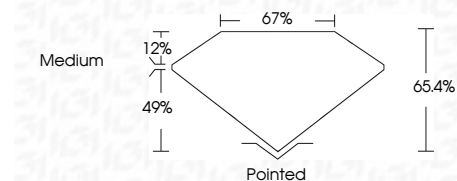

Measurements **16.25 X 11.32 X 7.40 MM**

GRADING RESULTS
Carat Weight **12.03 CARATS**
Color Grade **F**
Clarity Grade **VVS 2**

ADDITIONAL GRADING INFORMATION

Polish **EXCELLENT**
Symmetry **EXCELLENT**
Fluorescence **NONE**
Inscription(s) **IGI LG742522709**

Comments: This Laboratory Grown Diamond was created by Chemical Vapor Deposition (CVD) growth process. Type IIa

October 30, 2025
IGI Report No **LG742522709**
CUT CORNERED RECT. MODIFIED BRILLIANT
16.25 X 11.32 X 7.40 MM
Carat Weight **12.03 CARATS**
Color Grade **F**
Clarity Grade **VVS 2**
Depth **49%**
Table **12%**
Girdle **Medium**
Culet **Pointed**
Polish **EXCELLENT**
Symmetry **EXCELLENT**
Fluorescence **NONE**
Inscription(s) **IGI LG742522709**

Comments: This Laboratory Grown Diamond was created by Chemical Vapor Deposition (CVD) growth process. Type IIa

LABORATORY GROWN DIAMOND REPORT

October 30, 2025
IGI Report Number **LG742522709**
Description **LABORATORY GROWN DIAMOND**
Shape and Cutting Style **CUT CORNERED RECTANGULAR
MODIFIED BRILLIANT**
Measurements **16.25 X 11.32 X 7.40 MM**

GRADING RESULTS
Carat Weight **12.03 CARATS**
Color Grade **F**
Clarity Grade **VVS 2**

ADDITIONAL GRADING INFORMATION
Polish **EXCELLENT**
Symmetry **EXCELLENT**
Fluorescence **NONE**
Inscription(s) **IGI LG742522709**