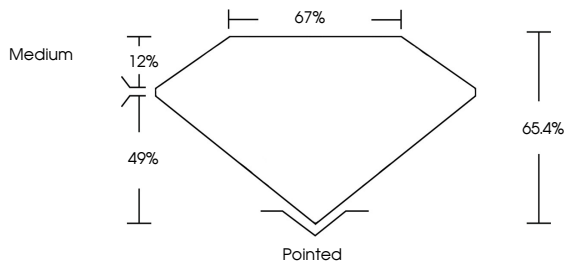

PROPORTIONS