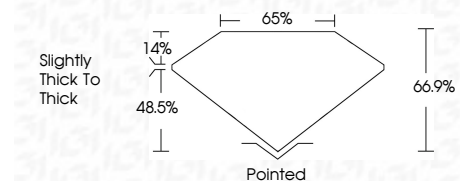

ELECTRONIC COPY

LG741585572
Report verification at igi.org

October 15, 2025
IGI Report Number **LG741585572**
Description **LABORATORY GROWN DIAMOND**
Shape and Cutting Style **SQUARE EMERALD CUT**
Measurements **5.79 X 5.65 X 3.78 MM**

GRADING RESULTS
Carat Weight **1.22 CARAT**
Color Grade **FANCY VIVID BLUE**
Clarity Grade **VVS 2**

ADDITIONAL GRADING INFORMATION
Polish **EXCELLENT**
Symmetry **EXCELLENT**
Fluorescence **NONE**
Inscription(s) **IGI LG741585572**
Comments: This Laboratory Grown Diamond was created by Chemical Vapor Deposition (CVD) growth process. Indications of post-growth treatment.

October 15, 2025
IGI Report No LG741585572
SQUARE EMERALD CUT
1.22 CARAT
Carat Weight
Color Grade **FANCY VIVID BLUE**
Clarity Grade **VVS 2**
Depth **48.5%**
Table **14%**
Girdle **Slightly thick to thick**
Culet **Pointed**
Polish **EXCELLENT**
Symmetry **EXCELLENT**
Fluorescence **NONE**
Inscription(s) **IGI LG741585572**

Comments: This Laboratory Grown Diamond was created by Chemical Vapor Deposition (CVD) growth process. Indications of post-growth treatment.

October 15, 2025
IGI Report Number **LG741585572**
Description **LABORATORY GROWN DIAMOND**
Shape and Cutting Style **SQUARE EMERALD CUT**
Measurements **5.79 X 5.65 X 3.78 MM**