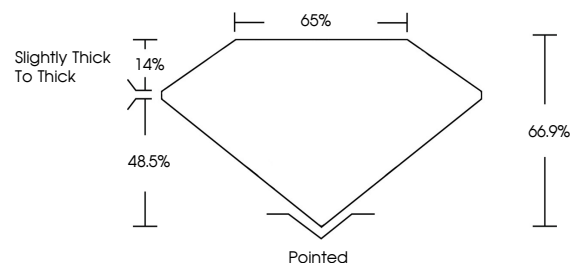

PROPORTIONS