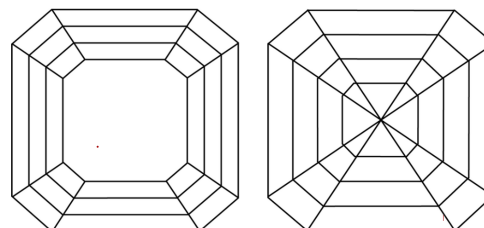

CLARITY CHARACTERISTICS

KEY TO SYMBOLS

Red symbols indicate internal characteristics.
Green symbols indicate external characteristics.

COLOR

D E F G H I J Faint Very Light Light

CLARITY

FL	IF	VVS¹⁻²	VS¹⁻²	SI¹⁻²	I¹⁻³
Flawless	Internally Flawless	Very Very Slightly Included	Very Slightly Included	Slightly Included	Included