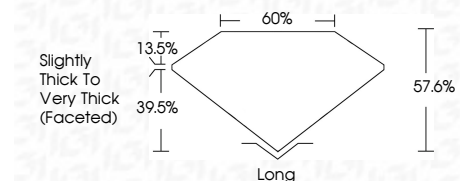

ELECTRONIC COPY

LG741579689
Report verification at igi.org

October 12, 2025
IGI Report Number **LG741579689**
Description **LABORATORY GROWN DIAMOND**
Shape and Cutting Style **RECTANGULAR CUSHION MIXED CUT**
Measurements **17.59 X 10.86 X 6.26 MM**

GRADING RESULTS
Carat Weight **11.04 CARATS**
Color Grade **F**
Clarity Grade **VVS 2**

ADDITIONAL GRADING INFORMATION
Polish **EXCELLENT**
Symmetry **EXCELLENT**
Fluorescence **NONE**
Inscription(s) **IGI LG741579689**
Comments: This Laboratory Grown Diamond was created by Chemical Vapor Deposition (CVD) growth process. Type IIa

October 12, 2025
IGI Report No **LG741579689**
RECTANGULAR CUSHION MIXED CUT
Carat Weight **11.04 CARATS**
Color Grade **F**
Clarity Grade **VVS 2**
Depth **57.6%**
Table **39.5%**
Girdle **Slightly Thick To Very Thick (Faceted)**
Culet **Long**
Polish **EXCELLENT**
Symmetry **EXCELLENT**
Fluorescence **NONE**
Inscription(s) **IGI LG741579689**
Comments: This Laboratory Grown Diamond was created by Chemical Vapor Deposition (CVD) growth process. Type IIa

LABORATORY GROWN DIAMOND REPORT

October 12, 2025
IGI Report Number **LG741579689**
Description **LABORATORY GROWN DIAMOND**
Shape and Cutting Style **RECTANGULAR CUSHION MIXED CUT**
Measurements **17.59 X 10.86 X 6.26 MM**