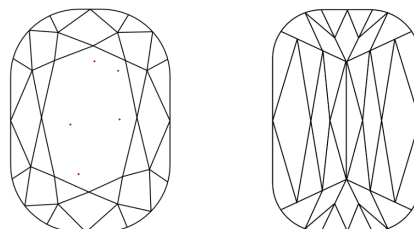

LABORATORY GROWN DIAMOND REPORT

October 12, 2025
IGI Report Number **LG741579689**
Description **LABORATORY GROWN DIAMOND**
Shape and Cutting Style **RECTANGULAR CUSHION MIXED CUT**
Measurements **17.59 X 10.86 X 6.26 MM**

GRADING RESULTS
Carat Weight **11.04 CARATS**
Color Grade **F**
Clarity Grade **VVS 2**

ADDITIONAL GRADING INFORMATION
Polish **EXCELLENT**
Symmetry **EXCELLENT**
Fluorescence **NONE**
Inscription(s) **IGI LG741579689**

Comments: This Laboratory Grown Diamond was created by Chemical Vapor Deposition (CVD) growth process. Type IIa

PROPORTIONS

Sample Image Used

CLARITY CHARACTERISTICS

KEY TO SYMBOLS

Red symbols indicate internal characteristics.
Green symbols indicate external characteristics.