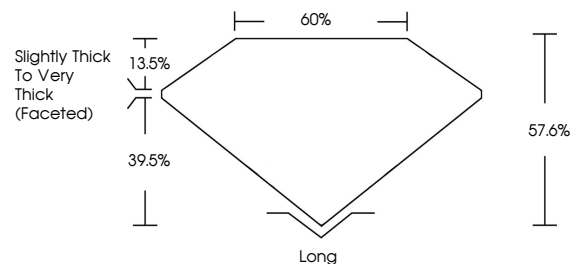

PROPORTIONS