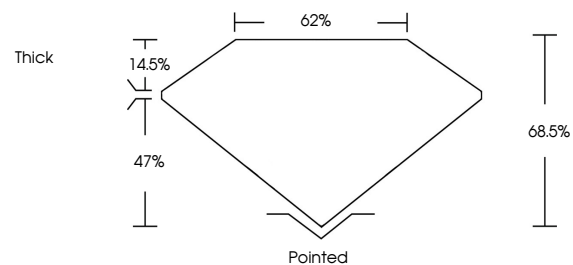

October 11, 2025
IGI Report No **LG739599700**
CUT CORNERED RECT. MODIFIED BRILLIANT
9.19 X 6.48 X 4.44 MM
Carat Weight **2.61 CARATS**
Color Grade **FANCY VIVID YELLOW**
Clarity Grade **VS 2**
Depth **68.5%**
Table **62%**
Girdle **Thick**
Culet **Pointed**
Polish **EXCELLENT**
Symmetry **EXCELLENT**
Fluorescence **NONE**
Inscription(s) **IGI LG739599700**
Comments: This Laboratory Grown Diamond was created by Chemical Vapor Deposition (CVD) growth process.

GRADING RESULTS

Carat Weight **2.61 CARATS**
Color Grade **FANCY VIVID YELLOW**
Clarity Grade **VS 2**

ADDITIONAL GRADING INFORMATION

Polish **EXCELLENT**
Symmetry **EXCELLENT**
Fluorescence **NONE**
Inscription(s) **IGI LG739599700**

Comments: This Laboratory Grown Diamond was created by Chemical Vapor Deposition (CVD) growth process.

PROPORTIONS

CLARITY CHARACTERISTICS

KEY TO SYMBOLS

Red symbols indicate internal characteristics.
Green symbols indicate external characteristics.