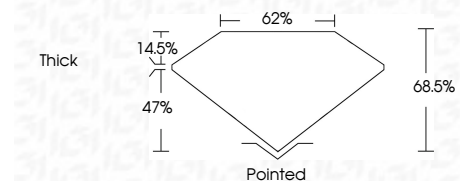

ELECTRONIC COPY

LG739599700
Report verification at igi.org

October 11, 2025
IGI Report Number **LG739599700**
Description **LABORATORY GROWN DIAMOND**
Shape and Cutting Style **CUT CORNERED
RECTANGULAR MODIFIED
BRILLIANT**
Measurements **9.19 X 6.48 X 4.44 MM**

GRADING RESULTS

Carat Weight **2.61 CARATS**
Color Grade **FANCY VIVID YELLOW**
Clarity Grade **VS 2**

ADDITIONAL GRADING INFORMATION

Polish **EXCELLENT**
Symmetry **EXCELLENT**
Fluorescence **NONE**
Inscription(s) **IGI LG739599700**
Comments: This Laboratory Grown Diamond was created by Chemical Vapor Deposition (CVD) growth process.

October 11, 2025
IGI Report No **LG739599700**
CUT CORNERED RECT. MODIFIED BRILLIANT
9.19 X 6.48 X 4.44 MM
Carat Weight **2.61 CARATS**
Color Grade **FANCY VIVID YELLOW**
Clarity Grade **VS 2**
Depth **68.5%**
Table **62%**
Girdle **Thick**
Culet **Pointed**
Polish **EXCELLENT**
Symmetry **EXCELLENT**
Fluorescence **NONE**
Inscription(s) **IGI LG739599700**
Comments: This Laboratory Grown Diamond was created by Chemical Vapor Deposition (CVD) growth process.

GRADING RESULTS

Carat Weight **2.61 CARATS**
Color Grade **FANCY VIVID YELLOW**
Clarity Grade **VS 2**

ADDITIONAL GRADING INFORMATION

Polish **EXCELLENT**
Symmetry **EXCELLENT**
Fluorescence **NONE**
Inscription(s) **IGI LG739599700**