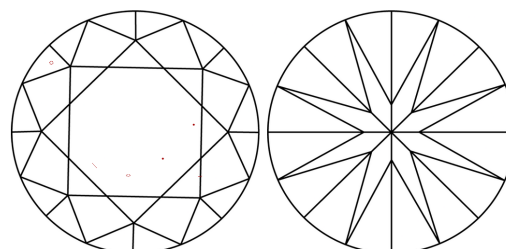

CLARITY CHARACTERISTICS

KEY TO SYMBOLS

Red symbols indicate internal characteristics.
Green symbols indicate external characteristics.