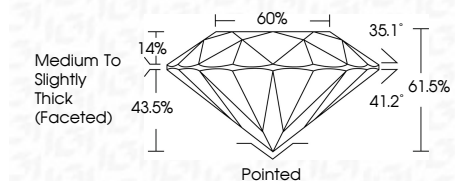

ELECTRONIC COPY

LG739579530
Report verification at igi.org

November 19, 2025
IGI Report Number **LG739579530**
Description **LABORATORY GROWN DIAMOND**
Shape and Cutting Style **ROUND BRILLIANT**
Measurements **8.18 - 8.21 X 5.04 MM**

GRADING RESULTS

Carat Weight **2.09 CARATS**
Color Grade **F**
Clarity Grade **VVS 2**
Cut Grade **IDEAL**

ADDITIONAL GRADING INFORMATION

Polish **EXCELLENT**
Symmetry **EXCELLENT**
Fluorescence **NONE**
Inscription(s) **IGI LG739579530**
Comments: This Laboratory Grown Diamond was created by Chemical Vapor Deposition (CVD) growth process. Type IIa

November 19, 2025
IGI Report No LG739579530
ROUND BRILLIANT
8.18 - 8.21 X 5.04 MM
2.09 CARATS
Color Grade **F**
Clarity Grade **VVS 2**
Cut Grade **IDEAL**
Depth **61.5%**
Table **60%**
Girdle **Medium To Slightly Thick (Faceted)**
Culet **Pointed**
Polish **EXCELLENT**
Symmetry **EXCELLENT**
Fluorescence **NONE**
Inscription(s) **IGI LG739579530**
Comments: This Laboratory Grown Diamond was created by Chemical Vapor Deposition (CVD) growth process. Type IIa

GRADING RESULTS

Carat Weight **2.09 CARATS**
Color Grade **F**
Clarity Grade **VVS 2**
Cut Grade **IDEAL**

ADDITIONAL GRADING INFORMATION

Polish **EXCELLENT**
Symmetry **EXCELLENT**
Fluorescence **NONE**
Inscription(s) **IGI LG739579530**