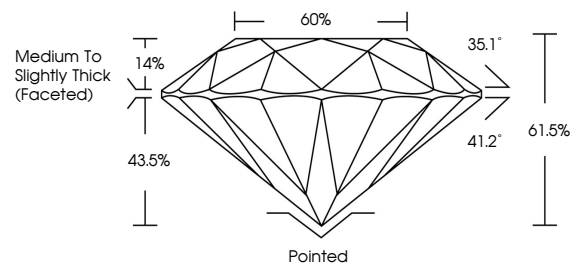

GRADING RESULTS

Carat Weight **2.09 CARATS**
Color Grade **F**
Clarity Grade **VVS 2**
Cut Grade **IDEAL**

ADDITIONAL GRADING INFORMATION

Polish **EXCELLENT**
Symmetry **EXCELLENT**
Fluorescence **NONE**
Inscription(s) **IGI LG739579530**
Comments: This Laboratory Grown Diamond was created by Chemical Vapor Deposition (CVD) growth process. Type IIa

November 19, 2025
IGI Report No LG739579530
ROUND BRILLIANT
8.18 - 8.21 X 5.04 MM
2.09 CARATS
Color Grade **F**
Clarity Grade **VVS 2**
Cut Grade **IDEAL**
Depth **61.5%**
Table **60%**
Girdle **Medium To Slightly Thick (Faceted)**
Culet **Pointed**
Polish **EXCELLENT**
Symmetry **EXCELLENT**
Fluorescence **NONE**
Inscription(s) **IGI LG739579530**
Comments: This Laboratory Grown Diamond was created by Chemical Vapor Deposition (CVD) growth process. Type IIa

GRADING RESULTS

Carat Weight **2.09 CARATS**
Color Grade **F**
Clarity Grade **VVS 2**
Cut Grade **IDEAL**

ADDITIONAL GRADING INFORMATION

Polish **EXCELLENT**
Symmetry **EXCELLENT**
Fluorescence **NONE**
Inscription(s) **IGI LG739579530**

Comments: This Laboratory Grown Diamond was created by Chemical Vapor Deposition (CVD) growth process. Type IIa

PROPORTIONS

CLARITY CHARACTERISTICS

KEY TO SYMBOLS

Red symbols indicate internal characteristics.
Green symbols indicate external characteristics.