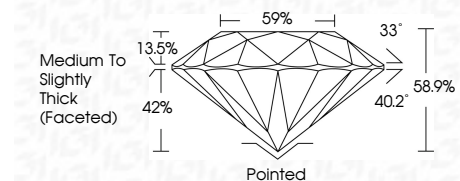

ELECTRONIC COPY

LG739574301
Report verification at igi.org

November 12, 2025
IGI Report Number **LG739574301**
Description **LABORATORY GROWN DIAMOND**
Shape and Cutting Style **ROUND BRILLIANT**
Measurements **7.48 - 7.54 X 4.43 MM**

GRADING RESULTS

Carat Weight **1.53 CARAT**
Color Grade **FANCY VIVID BLUE**
Clarity Grade **VVS 1**
Cut Grade **IDEAL**

ADDITIONAL GRADING INFORMATION

Polish **EXCELLENT**
Symmetry **EXCELLENT**
Fluorescence **NONE**
Inscription(s) **IGI LG739574301**
Comments: This Laboratory Grown Diamond was created by Chemical Vapor Deposition (CVD) growth process. Indications of post-growth treatment.

LABORATORY GROWN DIAMOND REPORT

November 12, 2025
IGI Report Number **LG739574301**
Description **LABORATORY GROWN DIAMOND**
Shape and Cutting Style **ROUND BRILLIANT**
Measurements **7.48 - 7.54 X 4.43 MM**

GRADING RESULTS

Carat Weight **1.53 CARAT**
Color Grade **FANCY VIVID BLUE**
Clarity Grade **VVS 1**
Cut Grade **IDEAL**

ADDITIONAL GRADING INFORMATION

Polish **EXCELLENT**
Symmetry **EXCELLENT**
Fluorescence **NONE**
Inscription(s) **IGI LG739574301**