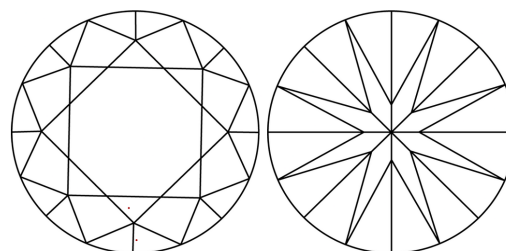

CLARITY CHARACTERISTICS

KEY TO SYMBOLS

Red symbols indicate internal characteristics.
Green symbols indicate external characteristics.

COLOR

D E F G H I J Faint Very Light Light

CLARITY

FL	IF	VVS¹⁻²	VS¹⁻²	SI¹⁻²	I¹⁻³
Flawless	Internally Flawless	Very Very Slightly Included	Very Slightly Included	Slightly Included	Included