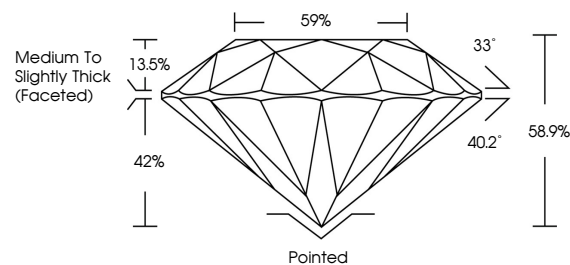

PROPORTIONS