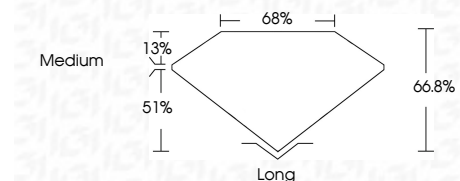

ELECTRONIC COPY

LG739562935
Report verification at igi.org

October 10, 2025
IGI Report Number **LG739562935**
Description **LABORATORY GROWN DIAMOND**
Shape and Cutting Style **EMERALD CUT**
Measurements **10.72 X 7.73 X 5.16 MM**

GRADING RESULTS
Carat Weight **4.10 CARATS**
Color Grade **FANCY VIVID PINK**
Clarity Grade **VS 1**

ADDITIONAL GRADING INFORMATION
Polish **VERY GOOD**
Symmetry **EXCELLENT**
Fluorescence **STRONG**
Inscription(s) **IGI LG739562935**
Comments: This Laboratory Grown Diamond was created by Chemical Vapor Deposition (CVD) growth process. Indications of post-growth treatment.

October 10, 2025
IGI Report No. LG739562935
EMERALD CUT
4.10 CARATS
FANCY VIVID PINK
VS 1
66.8%
51%
Medium
Long
VERY GOOD
EXCELLENT
STRONG
IGI LG739562935
Comments: This Laboratory Grown Diamond was created by Chemical Vapor Deposition (CVD) growth process. Indications of post-growth treatment.

GRADING RESULTS
Carat Weight **4.10 CARATS**
Color Grade **FANCY VIVID PINK**
Clarity Grade **VS 1**

ADDITIONAL GRADING INFORMATION
Polish **VERY GOOD**
Symmetry **EXCELLENT**
Fluorescence **STRONG**
Inscription(s) **IGI LG739562935**