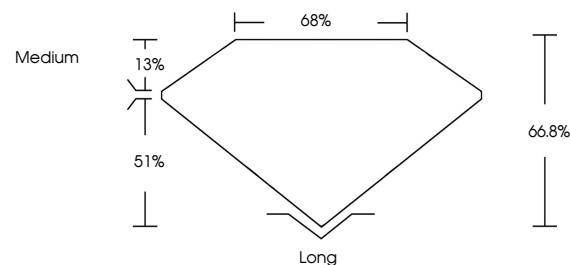

PROPORTIONS