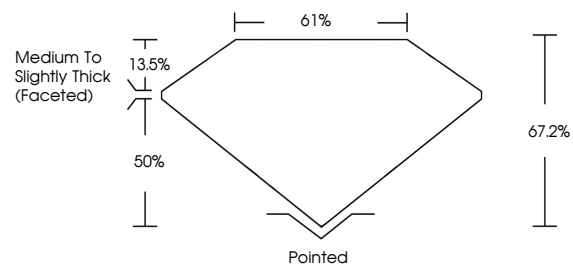

Measurements **6.56 X 6.49 X 4.36 MM**

GRADING RESULTS

Carat Weight **1.42 CARAT**
Color Grade **D**
Clarity Grade **VVS 2**

ADDITIONAL GRADING INFORMATION

Polish **EXCELLENT**
Symmetry **EXCELLENT**
Fluorescence **NONE**
Inscription(s) **(IGI) LG739542982**
Comments: This Laboratory Grown Diamond was created by Chemical Vapor Deposition (CVD) growth process. Type IIa

October 3, 2025
IGI Report No **LG739542982**
SQUARE CUSHION MODIFIED BRILLIANT
Carat Weight **1.42 CARAT**
Color Grade **D**
Clarity Grade **VVS 2**
Depth **13.5%**
Table **50%**
Girdle **Medium to Slightly Thick (Faceted)**
Culet **Pointed**
Polish **EXCELLENT**
Symmetry **EXCELLENT**
Fluorescence **NONE**
Inscription(s) **(IGI) LG739542982**
Comments: This Laboratory Grown Diamond was created by Chemical Vapor Deposition (CVD) growth process. Type IIa

GRADING RESULTS

Carat Weight **1.42 CARAT**
Color Grade **D**
Clarity Grade **VVS 2**

ADDITIONAL GRADING INFORMATION

Polish **EXCELLENT**
Symmetry **EXCELLENT**
Fluorescence **NONE**
Inscription(s) **(IGI) LG739542982**

Comments: This Laboratory Grown Diamond was created by Chemical Vapor Deposition (CVD) growth process. Type IIa

PROPORTIONS

CLARITY CHARACTERISTICS

KEY TO SYMBOLS

Red symbols indicate internal characteristics.
Green symbols indicate external characteristics.