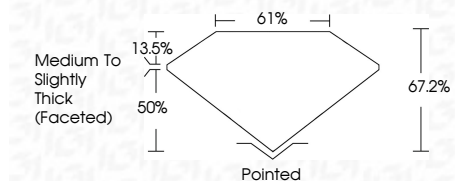

ELECTRONIC COPY

LG739542982
Report verification at igi.org

October 3, 2025
IGI Report Number **LG739542982**
Description **LABORATORY GROWN DIAMOND**
Shape and Cutting Style **SQUARE CUSHION MODIFIED BRILLIANT**

Measurements **6.56 X 6.49 X 4.36 MM**

GRADING RESULTS

Carat Weight **1.42 CARAT**
Color Grade **D**
Clarity Grade **VVS 2**

ADDITIONAL GRADING INFORMATION

Polish **EXCELLENT**
Symmetry **EXCELLENT**
Fluorescence **NONE**
Inscription(s) **(IGI) LG739542982**
Comments: This Laboratory Grown Diamond was created by Chemical Vapor Deposition (CVD) growth process. Type IIa

October 3, 2025
IGI Report No **LG739542982**
SQUARE CUSHION MODIFIED BRILLIANT
Carat Weight **1.42 CARAT**
Color Grade **D**
Clarity Grade **VVS 2**
Depth **13.5%**
Table **50%**
Girdle **Medium to Slightly Thick (Faceted)**
Culet **Pointed**
Polish **EXCELLENT**
Symmetry **EXCELLENT**
Fluorescence **NONE**
Inscription(s) **(IGI) LG739542982**
Comments: This Laboratory Grown Diamond was created by Chemical Vapor Deposition (CVD) growth process. Type IIa

LABORATORY GROWN DIAMOND REPORT

October 3, 2025
IGI Report Number **LG739542982**
Description **LABORATORY GROWN DIAMOND**
Shape and Cutting Style **SQUARE CUSHION MODIFIED BRILLIANT**
Measurements **6.56 X 6.49 X 4.36 MM**