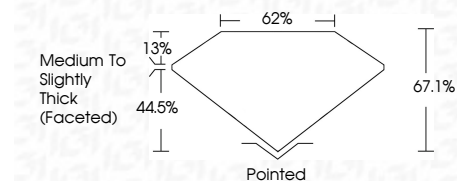

ELECTRONIC COPY

LG739514691
Report verification at igi.org

October 9, 2025
IGI Report Number **LG739514691**
Description **LABORATORY GROWN DIAMOND**
Shape and Cutting Style **SQUARE CUSHION MODIFIED BRILLIANT**
Measurements **6.89 X 6.83 X 4.58 MM**

GRADING RESULTS
Carat Weight **2.03 CARATS**
Color Grade **FANCY VIVID PINK**
Clarity Grade **VVS 2**

ADDITIONAL GRADING INFORMATION
Polish **EXCELLENT**
Symmetry **EXCELLENT**
Fluorescence **SLIGHT**
Inscription(s) **IGI LG739514691**
Comments: This Laboratory Grown Diamond was created by Chemical Vapor Deposition (CVD) growth process. Indications of post-growth treatment.

October 9, 2025
IGI Report No LG739514691
SQUARE CUSHION MODIFIED BRILLIANT
6.89 X 6.83 X 4.58 MM
2.03 CARATS
FANCY VIVID PINK
VVS 2
67.1%
62%
Medium to Slightly Thick (Faceted)
Pointed
EXCELLENT
EXCELLENT
SLIGHT
IGI LG739514691
Comments: This Laboratory Grown Diamond was created by Chemical Vapor Deposition (CVD) growth process. Indications of post-growth treatment.

GRADING RESULTS
Carat Weight **2.03 CARATS**
Color Grade **FANCY VIVID PINK**
Clarity Grade **VVS 2**

ADDITIONAL GRADING INFORMATION
Polish **EXCELLENT**
Symmetry **EXCELLENT**
Fluorescence **SLIGHT**
Inscription(s) **IGI LG739514691**