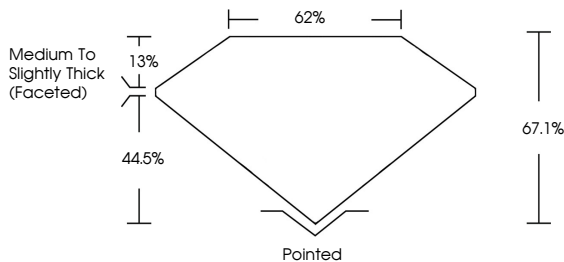

PROPORTIONS