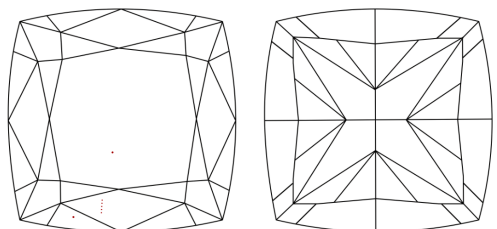

CLARITY CHARACTERISTICS

KEY TO SYMBOLS
Red symbols indicate internal characteristics.
Green symbols indicate external characteristics.