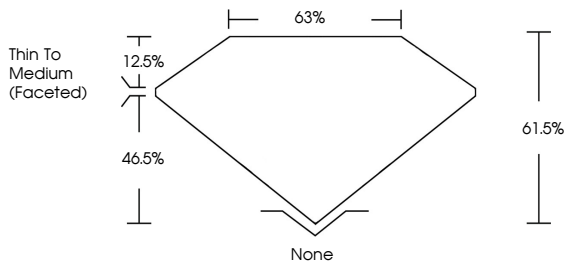

PROPORTIONS