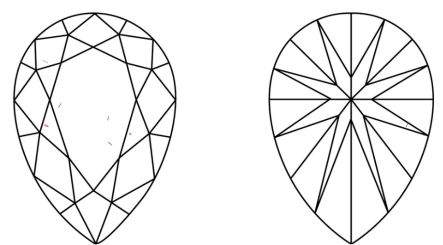

CLARITY CHARACTERISTICS

KEY TO SYMBOLS
Red symbols indicate internal characteristics.
Green symbols indicate external characteristics.