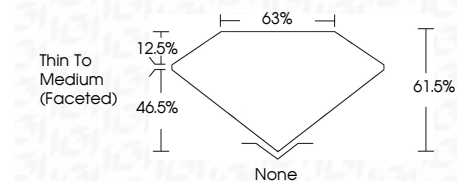

ELECTRONIC COPY

LG737555891
Report verification at igi.org

October 4, 2025
IGI Report Number **LG737555891**
Description **LABORATORY GROWN DIAMOND**
Shape and Cutting Style **PEAR MODIFIED BRILLIANT**
Measurements **11.32 X 7.16 X 4.40 MM**

GRADING RESULTS
Carat Weight **2.07 CARATS**
Color Grade **FANCY VIVID PINK**
Clarity Grade **VS 1**

ADDITIONAL GRADING INFORMATION
Polish **VERY GOOD**
Symmetry **VERY GOOD**
Fluorescence **SLIGHT**
Inscription(s) **IGI LG737555891**
Comments: This Laboratory Grown Diamond was created by Chemical Vapor Deposition (CVD) growth process. Indications of post-growth treatment.

October 4, 2025
IGI Report No LG737555891
PEAR MODIFIED BRILLIANT
11.32 X 7.16 X 4.40 MM
2.07 CARATS
FANCY VIVID PINK
VS 1
61.6%
63%
Thin To Medium (Faceted)
None
VERY GOOD
VERY GOOD
SLIGHT
IGI LG737555891
Comments: This Laboratory Grown Diamond was created by Chemical Vapor Deposition (CVD) growth process. Indications of post-growth treatment.

GRADING RESULTS
Carat Weight **2.07 CARATS**
Color Grade **FANCY VIVID PINK**
Clarity Grade **VS 1**

ADDITIONAL GRADING INFORMATION
Polish **VERY GOOD**
Symmetry **VERY GOOD**
Fluorescence **SLIGHT**
Inscription(s) **IGI LG737555891**