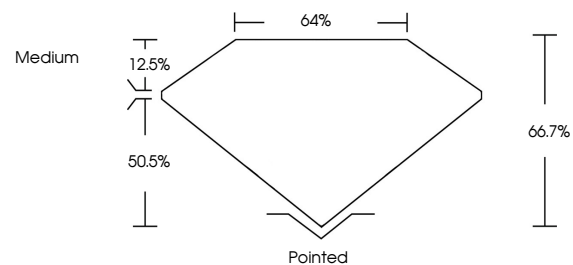

Measurements **11.15 X 7.63 X 5.09 MM**

GRADING RESULTS

Carat Weight **3.65 CARATS**

Color Grade **FANCY VIVID PINK**

Clarity Grade **VS 1**

ADDITIONAL GRADING INFORMATION

Polish **EXCELLENT**

Symmetry **EXCELLENT**

Description **LABORATORY GROWN DIAMOND**

Shape and Cutting Style **CUT CORNERED RECTANGULAR
MODIFIED BRILLIANT**

Measurements **11.15 X 7.63 X 5.09 MM**

GRADING RESULTS

Carat Weight **3.65 CARATS**

Color Grade **FANCY VIVID PINK**

PROPORTIONS

CLARITY CHARACTERISTICS

KEY TO SYMBOLS

Red symbols indicate internal characteristics.
Green symbols indicate external characteristics.

Sample Image Used

COLOR

D E F G H I J Faint Very Light Light