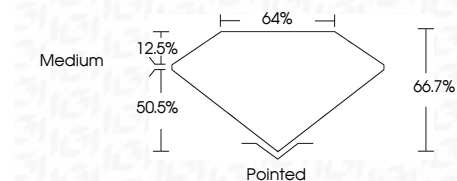

Measurements **11.15 X 7.63 X 5.09 MM**

GRADING RESULTS

Carat Weight **3.65 CARATS**

Color Grade **FANCY VIVID PINK**

Clarity Grade **VS 1**

ADDITIONAL GRADING INFORMATION

Polish **EXCELLENT**

Symmetry **EXCELLENT**

Fluorescence **STRONG**

Inscription(s) **IGI LG737551941**

Comments: This Laboratory Grown Diamond was created by Chemical Vapor Deposition (CVD) growth process. Indications of post-growth treatment.

October 1, 2025
IGI Report No LG737551941
CUT CORNERED RECT. MODIFIED BRILLIANT
11.15 X 7.63 X 5.09 MM
3.65 CARATS
FANCY VIVID PINK
VS 1
66.7%
50.5%
Medium
Pointed
EXCELLENT
EXCELLENT
STRONG
IGI LG737551941

Description **LABORATORY GROWN DIAMOND**

Shape and Cutting Style **CUT CORNERED RECTANGULAR
MODIFIED BRILLIANT**

Measurements **11.15 X 7.63 X 5.09 MM**

GRADING RESULTS

Carat Weight **3.65 CARATS**

Color Grade **FANCY VIVID PINK**