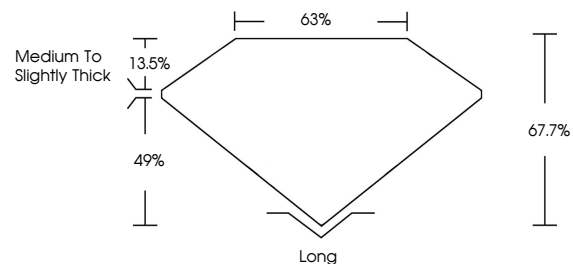

PROPORTIONS