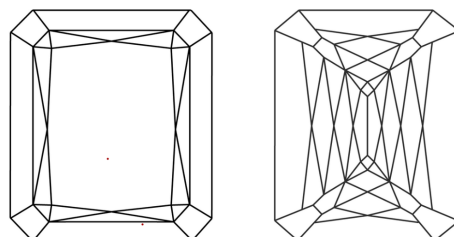

CLARITY CHARACTERISTICS

KEY TO SYMBOLS

Red symbols indicate internal characteristics.
Green symbols indicate external characteristics.

COLOR

D E F G H I J Faint Very Light Light

CLARITY

IF	WS¹⁻²	VS¹⁻²	SI¹⁻²	I¹⁻³
Internally Flawless	Very Very Slightly Included	Very Slightly Included	Slightly Included	Included