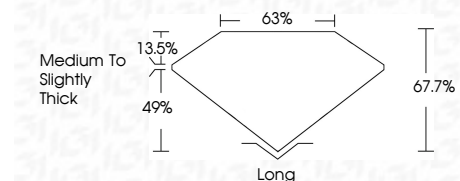

**ELECTRONIC COPY**

LG737551547  
Report verification at [igi.org](http://igi.org)

September 25, 2025  
IGI Report Number **LG737551547**  
Description **LABORATORY GROWN DIAMOND**  
Shape and Cutting Style **CUT CORNERED  
RECTANGULAR MIXED CUT**  
Measurements **9.48 X 6.31 X 4.27 MM**

**GRADING RESULTS**  
Carat Weight **2.52 CARATS**  
Color Grade **D**  
Clarity Grade **VVS 1**

**ADDITIONAL GRADING INFORMATION**  
Polish **EXCELLENT**  
Symmetry **EXCELLENT**  
Fluorescence **NONE**  
Inscription(s) **IGI LG737551547**  
Comments: This Laboratory Grown Diamond was created by Chemical Vapor Deposition (CVD) growth process. Type IIa

September 25, 2025  
IGI Report No. LG737551547  
CUT CORNERED RECT. MIXED CUT  
9.48 X 6.31 X 4.27 MM  
2.52 CARATS  
D  
VVS 1  
67.7%  
63%  
Medium to Slightly Thick  
Long  
EXCELLENT  
EXCELLENT  
NONE  
IGI LG737551547  
Comments: This Laboratory Grown Diamond was created by Chemical Vapor Deposition (CVD) growth process. Type IIa

**LABORATORY GROWN DIAMOND REPORT**

September 25, 2025  
IGI Report Number **LG737551547**  
Description **LABORATORY GROWN DIAMOND**  
Shape and Cutting Style **CUT CORNERED RECTANGULAR  
MIXED CUT**  
Measurements **9.48 X 6.31 X 4.27 MM**