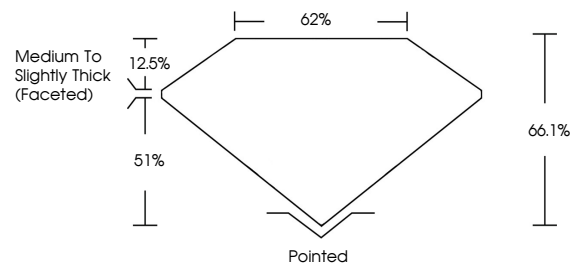

Measurements **10.61 X 10.38 X 6.86 MM**

GRADING RESULTS

Carat Weight **5.81 CARATS**
Color Grade **E**
Clarity Grade **VVS 2**

ADDITIONAL GRADING INFORMATION

Polish **EXCELLENT**
Symmetry **EXCELLENT**
Fluorescence **NONE**
Inscription(s) **IGI LG737527967**
Comments: This Laboratory Grown Diamond was created by Chemical Vapor Deposition (CVD) growth process. Type IIa

September 25, 2025
IGI Report No LG737527967
SQUARE CUSHION MODIFIED BRILLIANT
10.61 X 10.38 X 6.86 MM
Carat Weight **5.81 CARATS**
Color Grade **E**
Clarity Grade **VVS 2**
Depth **66.1%**
Table **51%**
Girdle **Medium to Slightly Thick (Faceted)**
Culet **Pointed**
Polish **EXCELLENT**
Symmetry **EXCELLENT**
Fluorescence **NONE**
Inscription(s) **IGI LG737527967**
Comments: This Laboratory Grown Diamond was created by Chemical Vapor Deposition (CVD) growth process. Type IIa

GRADING RESULTS

Carat Weight **5.81 CARATS**
Color Grade **E**
Clarity Grade **VVS 2**

ADDITIONAL GRADING INFORMATION

Polish **EXCELLENT**
Symmetry **EXCELLENT**
Fluorescence **NONE**
Inscription(s) **IGI LG737527967**

Comments: This Laboratory Grown Diamond was created by Chemical Vapor Deposition (CVD) growth process. Type IIa

PROPORTIONS

CLARITY CHARACTERISTICS

KEY TO SYMBOLS

Red symbols indicate internal characteristics.
Green symbols indicate external characteristics.