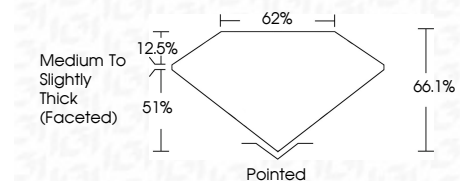

ELECTRONIC COPY

LG737527967
Report verification at igi.org

September 25, 2025
IGI Report Number **LG737527967**
Description **LABORATORY GROWN DIAMOND**
Shape and Cutting Style **SQUARE CUSHION MODIFIED BRILLIANT**

Measurements **10.61 X 10.38 X 6.86 MM**

GRADING RESULTS

Carat Weight **5.81 CARATS**
Color Grade **E**
Clarity Grade **VVS 2**

ADDITIONAL GRADING INFORMATION

Polish **EXCELLENT**
Symmetry **EXCELLENT**
Fluorescence **NONE**
Inscription(s) **IGI LG737527967**
Comments: This Laboratory Grown Diamond was created by Chemical Vapor Deposition (CVD) growth process. Type IIa

September 25, 2025
IGI Report No LG737527967
SQUARE CUSHION MODIFIED BRILLIANT
10.61 X 10.38 X 6.86 MM
Carat Weight **5.81 CARATS**
Color Grade **E**
Clarity Grade **VVS 2**
Depth **66.1%**
Table **51%**
Girdle **Medium to Slightly Thick (Faceted)**
Culet **Pointed**
Polish **EXCELLENT**
Symmetry **EXCELLENT**
Fluorescence **NONE**
Inscription(s) **IGI LG737527967**
Comments: This Laboratory Grown Diamond was created by Chemical Vapor Deposition (CVD) growth process. Type IIa

GRADING RESULTS

Carat Weight **5.81 CARATS**
Color Grade **E**
Clarity Grade **VVS 2**

ADDITIONAL GRADING INFORMATION

Polish **EXCELLENT**
Symmetry **EXCELLENT**
Fluorescence **NONE**
Inscription(s) **IGI LG737527967**