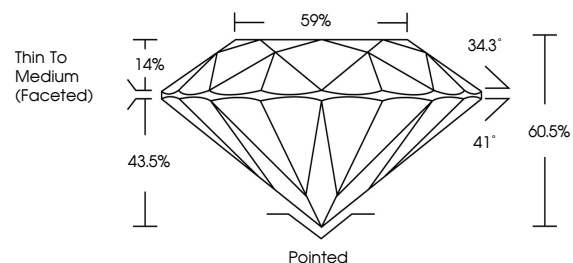

ELECTRONIC COPY

LG737510620
Report verification at igi.org

October 6, 2025
IGI Report Number **LG737510620**
Description **LABORATORY GROWN DIAMOND**
Shape and Cutting Style **ROUND BRILLIANT**
Measurements **8.30 - 8.33 X 5.03 MM**

October 6, 2025
IGI Report No LG737510620
ROUND BRILLIANT
8.30 - 8.33 X 5.03 MM
2.11 CARATS
Color Grade **E**
Clarity Grade **VS 1**
Depth **IDEAL**
Table **60.5%**
Girdle **59%**
Thin To Medium (Faceted)
Culet **Pointed**
Polish **EXCELLENT**
Symmetry **EXCELLENT**
Fluorescence **NONE**
Inscriptions(s) **IGI LG737510620**
Comments: HEARTS & ARROWS
This Laboratory Grown Diamond was created by Chemical Vapor Deposition (CVD) growth process. Type IIa

October 6, 2025
IGI Report Number **LG737510620**
Description **LABORATORY GROWN DIAMOND**
Shape and Cutting Style **ROUND BRILLIANT**
Measurements **8.30 - 8.33 X 5.03 MM**

GRADING RESULTS

Carat Weight **2.11 CARATS**
Color Grade **E**
Clarity Grade **VS 1**
Cut Grade **IDEAL**

PROPORTIONS

CLARITY CHARACTERISTICS

KEY TO SYMBOLS

Red symbols indicate internal characteristics.
Green symbols indicate external characteristics.

Sample Image Used

COLOR

D E F G H I J Faint Very Light Light