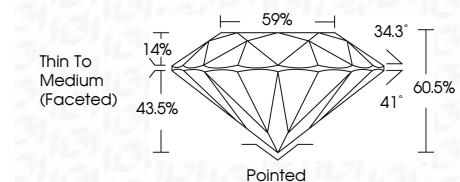

ELECTRONIC COPY

LG737510620
Report verification at igi.org

October 6, 2025
IGI Report Number **LG737510620**
Description **LABORATORY GROWN DIAMOND**
Shape and Cutting Style **ROUND BRILLIANT**
Measurements **8.30 - 8.33 X 5.03 MM**

GRADING RESULTS

Carat Weight **2.11 CARATS**
Color Grade **E**
Clarity Grade **VS 1**
Cut Grade **IDEAL**

ADDITIONAL GRADING INFORMATION

Polish **EXCELLENT**
Symmetry **EXCELLENT**
Fluorescence **NONE**
Inscription(s) **IGI LG737510620**
Comments: HEARTS & ARROWS
This Laboratory Grown Diamond was created by Chemical Vapor Deposition (CVD) growth process. Type IIa

October 6, 2025
IGI Report No LG737510620
ROUND BRILLIANT
8.30 - 8.33 X 5.03 MM
2.11 CARATS
Color Grade **E**
Clarity Grade **VS 1**
Depth **IDEAL**
Table **60.5%**
Girdle **59%**
Thin To Medium (Faceted)
Culet **Pointed**
Polish **EXCELLENT**
Symmetry **EXCELLENT**
Fluorescence **NONE**
Inscriptions(s) **IGI LG737510620**
Comments: HEARTS & ARROWS
This Laboratory Grown Diamond was created by Chemical Vapor Deposition (CVD) growth process. Type IIa

October 6, 2025
IGI Report Number **LG737510620**
Description **LABORATORY GROWN DIAMOND**
Shape and Cutting Style **ROUND BRILLIANT**
Measurements **8.30 - 8.33 X 5.03 MM**

GRADING RESULTS

Carat Weight **2.11 CARATS**
Color Grade **E**
Clarity Grade **VS 1**
Cut Grade **IDEAL**