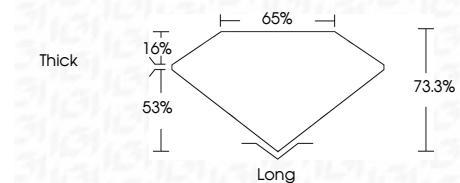

ELECTRONIC COPY

LG735589411
Report verification at igi.org

October 3, 2025
IGI Report Number **LG735589411**
Description **LABORATORY GROWN DIAMOND**
Shape and Cutting Style **EMERALD CUT**
Measurements **8.07 X 5.76 X 4.22 MM**

GRADING RESULTS
Carat Weight **1.98 CARAT**
Color Grade **FANCY INTENSE PINK**
Clarity Grade **VS 1**

ADDITIONAL GRADING INFORMATION
Polish **EXCELLENT**
Symmetry **EXCELLENT**
Fluorescence **STRONG**
Inscription(s) **IGI LG735589411**
Comments: This Laboratory Grown Diamond was created by Chemical Vapor Deposition (CVD) growth process. Indications of post-growth treatment.

October 3, 2025
IGI Report No **LG735589411**
EMERALD CUT
1.98 CARAT
8.07 X 5.76 X 4.22 MM
Carat Weight
Color Grade **FANCY INTENSE PINK**
Clarity Grade **VS 1**
Depth **73.3%**
Table **65%**
Girdle **Thick**
Culet **Long**
Polish **EXCELLENT**
Symmetry **EXCELLENT**
Fluorescence **STRONG**
Inscription(s) **IGI LG735589411**

GRADING RESULTS
Carat Weight **1.98 CARAT**
Color Grade **FANCY INTENSE PINK**
Clarity Grade **VS 1**

ADDITIONAL GRADING INFORMATION
Polish **EXCELLENT**
Symmetry **EXCELLENT**
Fluorescence **STRONG**
Inscription(s) **IGI LG735589411**