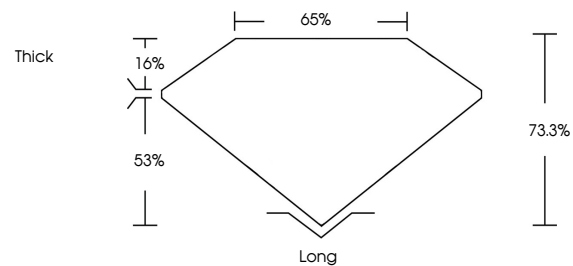

PROPORTIONS