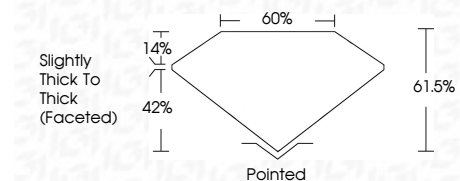

**ELECTRONIC COPY**

LG735548194  
Report verification at igi.org

September 27, 2025  
IGI Report Number **LG735548194**  
Description **LABORATORY GROWN DIAMOND**  
Shape and Cutting Style **PEAR MODIFIED BRILLIANT**  
Measurements **9.66 X 6.05 X 3.72 MM**

**GRADING RESULTS**  
Carat Weight **1.53 CARAT**  
Color Grade **FANCY YELLOW**  
Clarity Grade **VS 2**

**ADDITIONAL GRADING INFORMATION**  
Polish **EXCELLENT**  
Symmetry **EXCELLENT**  
Fluorescence **NONE**  
Inscription(s) **IGI LG735548194**  
Comments: This Laboratory Grown Diamond was created by Chemical Vapor Deposition (CVD) growth process.

September 27, 2025  
IGI Report No LG735548194  
**PEAR MODIFIED BRILLIANT**  
9.66 X 6.05 X 3.72 MM  
1.53 CARAT  
FANCY YELLOW  
VS 2  
61.05%  
0.05%  
Slightly Thick To Thick (Faceted)  
Pointed  
EXCELLENT  
EXCELLENT  
NONE  
IGI LG735548194  
Comments: This Laboratory Grown Diamond was created by Chemical Vapor Deposition (CVD) growth process.

September 27, 2025  
IGI Report Number **LG735548194**  
Description **LABORATORY GROWN DIAMOND**  
Shape and Cutting Style **PEAR MODIFIED BRILLIANT**  
Measurements **9.66 X 6.05 X 3.72 MM**

**GRADING RESULTS**  
Carat Weight **1.53 CARAT**  
Color Grade **FANCY YELLOW**  
Clarity Grade **VS 2**