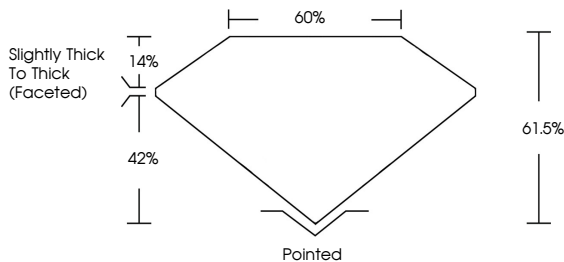

PROPORTIONS