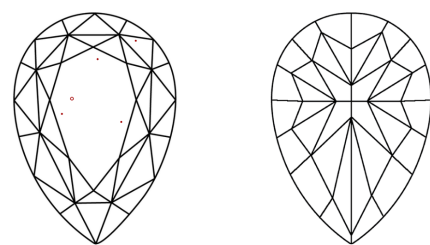

September 27, 2025  
IGI Report Number **LG735548194**  
Description **LABORATORY GROWN DIAMOND**  
Shape and Cutting Style **PEAR MODIFIED BRILLIANT**  
Measurements **9.66 X 6.05 X 3.72 MM**

**GRADING RESULTS**  
Carat Weight **1.53 CARAT**  
Color Grade **FANCY YELLOW**  
Clarity Grade **VS 2**

**PROPORTIONS**

Sample Image Used

**CLARITY CHARACTERISTICS**

**KEY TO SYMBOLS**  
Red symbols indicate internal characteristics.  
Green symbols indicate external characteristics.

**COLOR**

D	E	F	G	H	I	J	Faint	Very Light	Light
---	---	---	---	---	---	---	-------	------------	-------