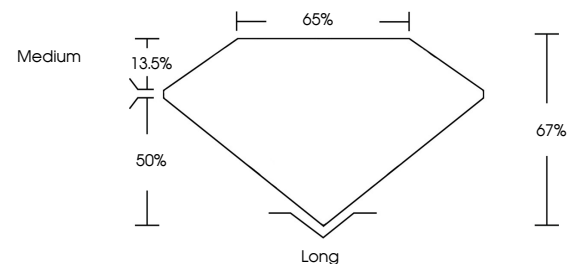

PROPORTIONS