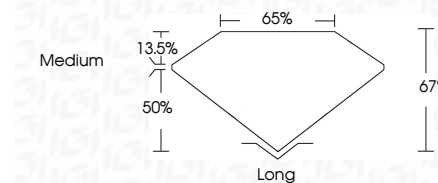

ELECTRONIC COPY

LG734512157
Report verification at igi.org

September 15, 2025
IGI Report Number **LG734512157**
Description **LABORATORY GROWN DIAMOND**
Shape and Cutting Style **EMERALD CUT**
Measurements **14.67 X 10.09 X 6.76 MM**

GRADING RESULTS
Carat Weight **10.08 CARATS**
Color Grade **G**
Clarity Grade **VS 1**

ADDITIONAL GRADING INFORMATION
Polish **EXCELLENT**
Symmetry **EXCELLENT**
Fluorescence **NONE**
Inscription(s) **IGI LG734512157**
Comments: This Laboratory Grown Diamond was created by Chemical Vapor Deposition (CVD) growth process. Type IIa

September 15, 2025
IGI Report No LG734512157
EMERALD CUT
14.67 X 10.09 X 6.76 MM
10.08 CARATS
Color Grade **G**
Clarity Grade **VS 1**
Depth **67%**
Table **50%**
Girdle **Medium**
Culet **Long**
Polish **EXCELLENT**
Symmetry **EXCELLENT**
Fluorescence **NONE**
Inscription(s) **IGI LG734512157**
Comments: This Laboratory Grown Diamond was created by Chemical Vapor Deposition (CVD) growth process. Type IIa

September 15, 2025
IGI Report Number **LG734512157**
Description **LABORATORY GROWN DIAMOND**
Shape and Cutting Style **EMERALD CUT**
Measurements **14.67 X 10.09 X 6.76 MM**

GRADING RESULTS
Carat Weight **10.08 CARATS**
Color Grade **G**
Clarity Grade **VS 1**