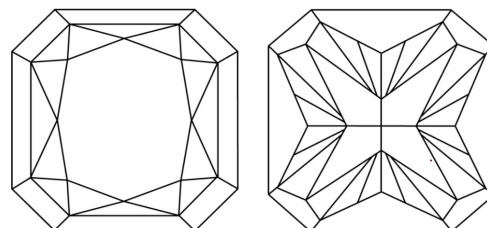

CLARITY CHARACTERISTICS

KEY TO SYMBOLS

Red symbols indicate internal characteristics.
Green symbols indicate external characteristics.