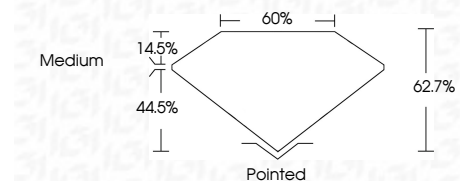

**ELECTRONIC COPY**

LG733561761  
Report verification at igi.org

September 12, 2025  
IGI Report Number **LG733561761**  
Description **LABORATORY GROWN DIAMOND**  
Shape and Cutting Style **CUT CORNERED SQUARE  
MODIFIED BRILLIANT**  
Measurements **6.56 X 6.44 X 4.04 MM**

**GRADING RESULTS**  
Carat Weight **1.52 CARAT**  
Color Grade **D**  
Clarity Grade **VVS 1**

**ADDITIONAL GRADING INFORMATION**  
Polish **EXCELLENT**  
Symmetry **EXCELLENT**  
Fluorescence **NONE**  
Inscription(s) **IGI LG733561761**  
Comments: This Laboratory Grown Diamond was created by Chemical Vapor Deposition (CVD) growth process. Type IIa

September 12, 2025  
IGI Report No. LG733561761  
**CUT CORNERED SQUARE MODIFIED BRILLIANT**  
6.56 X 6.44 X 4.04 MM  
1.52 CARAT  
D  
VVS 1  
62.7%  
44.5%  
Medium  
Pointed  
EXCELLENT  
EXCELLENT  
NONE  
IGI LG733561761  
Comments: This Laboratory Grown Diamond was created by Chemical Vapor Deposition (CVD) growth process. Type IIa

**GRADING RESULTS**  
Carat Weight **1.52 CARAT**  
Color Grade **D**  
Clarity Grade **VVS 1**

**ADDITIONAL GRADING INFORMATION**  
Polish **EXCELLENT**  
Symmetry **EXCELLENT**  
Fluorescence **NONE**  
Inscription(s) **IGI LG733561761**