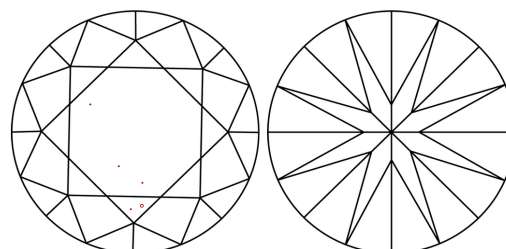

CLARITY CHARACTERISTICS

KEY TO SYMBOLS

Red symbols indicate internal characteristics.
Green symbols indicate external characteristics.