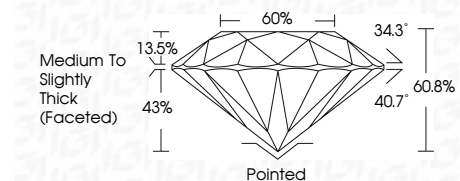

ELECTRONIC COPY

LG733542667
Report verification at igi.org

October 6, 2025
IGI Report Number **LG733542667**
Description **LABORATORY GROWN DIAMOND**
Shape and Cutting Style **ROUND BRILLIANT**
Measurements **6.77 - 6.78 X 4.12 MM**

GRADING RESULTS
Carat Weight **1.17 CARAT**
Color Grade **D**
Clarity Grade **VS 1**
Cut Grade **IDEAL**

ADDITIONAL GRADING INFORMATION
Polish **EXCELLENT**
Symmetry **EXCELLENT**
Fluorescence **NONE**
Inscription(s) **IGI LG733542667**
Comments: This Laboratory Grown Diamond was created by Chemical Vapor Deposition (CVD) growth process. Type IIa

October 6, 2025
IGI Report No **LG733542667**
ROUND BRILLIANT
6.77 - 6.78 X 4.12 MM
Carat Weight **1.17 CARAT**
Color Grade **D**
Clarity Grade **VS 1**
Depth **43%**
Table **60%**
Girdle **Medium To Slightly Thick (Faceted)**
Culet **Pointed**
Polish **EXCELLENT**
Symmetry **EXCELLENT**
Fluorescence **NONE**
Inscription(s) **IGI LG733542667**
Comments: This Laboratory Grown Diamond was created by Chemical Vapor Deposition (CVD) growth process. Type IIa

GRADING RESULTS
Carat Weight **1.17 CARAT**
Color Grade **D**
Clarity Grade **VS 1**
Cut Grade **IDEAL**

ADDITIONAL GRADING INFORMATION
Polish **EXCELLENT**
Symmetry **EXCELLENT**
Fluorescence **NONE**
Inscription(s) **IGI LG733542667**