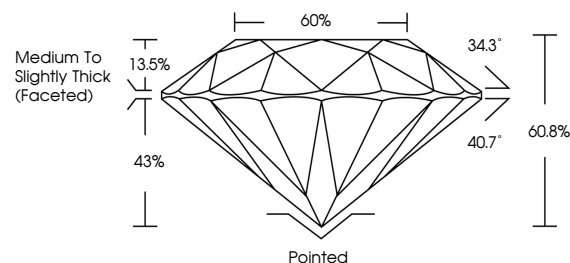

PROPORTIONS