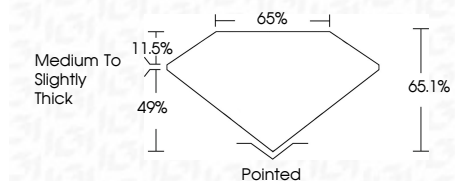

ELECTRONIC COPY

LG733532574
Report verification at igi.org

September 16, 2025
IGI Report Number **LG733532574**
Description **LABORATORY GROWN DIAMOND**

Shape and Cutting Style **CUT CORNERED
RECTANGULAR MODIFIED
BRILLIANT**

Measurements **7.26 X 4.95 X 3.22 MM**

GRADING RESULTS

Carat Weight **1.06 CARAT**
Color Grade **FANCY INTENSE YELLOW**
Clarity Grade **VS 1**

ADDITIONAL GRADING INFORMATION

Polish **EXCELLENT**
Symmetry **EXCELLENT**
Fluorescence **NONE**
Inscription(s) **IGI LG733532574**

Comments: This Laboratory Grown Diamond was created by Chemical Vapor Deposition (CVD) growth process.

IGI

September 16, 2025
IGI Report No LG733532574
CUT CORNERED RECT. MODIFIED BRILLIANT
7.26 X 4.95 X 3.22 MM
1.06 CARAT
FANCY INTENSE YELLOW
VS 1
65.1%
65%
Medium to Slightly Thick
Pointed
EXCELLENT
EXCELLENT
NONE
IGI LG733532574

September 16, 2025
IGI Report Number **LG733532574**
Description **LABORATORY GROWN DIAMOND**
Shape and Cutting Style **CUT CORNERED RECTANGULAR
MODIFIED BRILLIANT**
Measurements **7.26 X 4.95 X 3.22 MM**

GRADING RESULTS

Carat Weight **1.06 CARAT**
Color Grade **FANCY INTENSE YELLOW**
Clarity Grade **VS 1**

ADDITIONAL GRADING INFORMATION

Polish **EXCELLENT**
Symmetry **EXCELLENT**
Fluorescence **NONE**

Inscription(s) **IGI LG733532574**

Comments: This Laboratory Grown Diamond was created by Chemical Vapor Deposition (CVD) growth process.