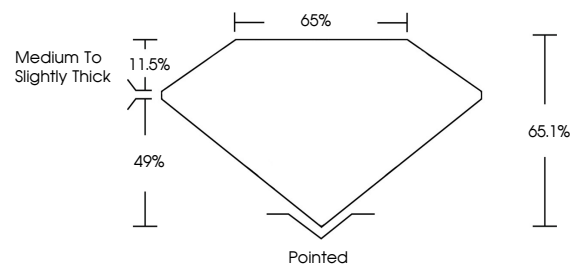

PROPORTIONS