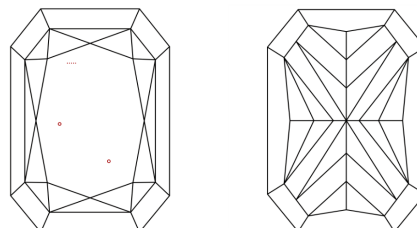

CLARITY CHARACTERISTICS

KEY TO SYMBOLS

Red symbols indicate internal characteristics.
Green symbols indicate external characteristics.

COLOR

D E F G H I J Faint Very Light Light

CLARITY

IF WS¹⁻² VS¹⁻² SI¹⁻² I¹⁻³

Internally Flawless Very Very Slightly Included Very Slightly Included Slightly Included Included