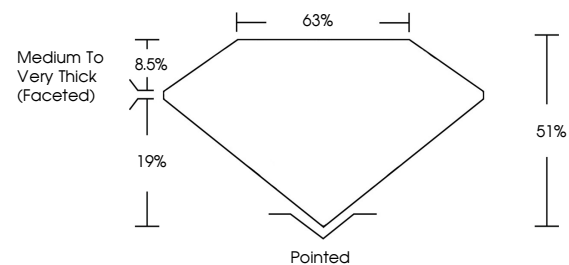

Measurements **16.22 X 17.73 X 9.05 MM**

GRADING RESULTS

Carat Weight **20.09 CARATS**

Color Grade **FANCY INTENSE PINK**

Clarity Grade **VS 1**

September 19, 2025
IGI Report Number **LG733531221**
Description **LABORATORY GROWN DIAMOND**
Shape and Cutting Style **HEART MODIFIED BRILLIANT**
Measurements **16.22 X 17.73 X 9.05 MM**

GRADING RESULTS

Carat Weight **20.09 CARATS**

Color Grade **FANCY INTENSE PINK**

Clarity Grade **VS 1**

ADDITIONAL GRADING INFORMATION

Polish **EXCELLENT**

Symmetry **EXCELLENT**

Fluorescence **STRONG**

Sample Image Used

CLARITY CHARACTERISTICS

KEY TO SYMBOLS

Red symbols indicate internal characteristics.
Green symbols indicate external characteristics.

COLOR

D E F G H I J Faint Very Light Light

CLARITY

IF	VS ¹⁻²	VS ¹⁻²	SI ¹⁻²	I ¹⁻³
Internally Flawless	Very Very Slightly Included	Very Slightly Included	Slightly Included	Included