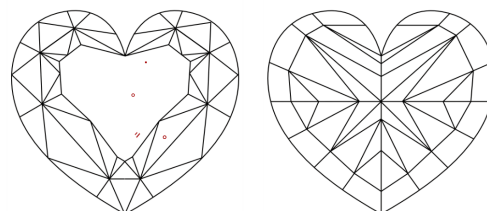

Inscription(s) **LG733531221**

Comments: This Laboratory Grown Diamond was created by Chemical Vapor Deposition (CVD) growth process.
Indications of post-growth treatment.

Secondary color: Orange

PROPORTIONS

Sample Image Used

CLARITY CHARACTERISTICS

KEY TO SYMBOLS

Red symbols indicate internal characteristics.
Green symbols indicate external characteristics.

COLOR

D E F G H I J Faint Very Light Light

CLARITY

IF	VS ¹⁻²	VS ¹⁻²	SI ¹⁻²	I ¹⁻³
Internally Flawless	Very Very Slightly Included	Very Slightly Included	Slightly Included	Included