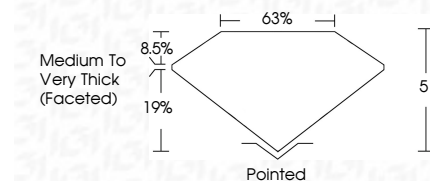

Measurements **16.22 X 17.73 X 9.05 MM**

GRADING RESULTS

Carat Weight **20.09 CARATS**

Color Grade **FANCY INTENSE PINK**

Clarity Grade **VS 1**

September 19, 2025
IGI Report Number **LG733531221**
Description **LABORATORY GROWN DIAMOND**
Shape and Cutting Style **HEART MODIFIED BRILLIANT**
Measurements **16.22 X 17.73 X 9.05 MM**

GRADING RESULTS

Carat Weight **20.09 CARATS**

Color Grade **FANCY INTENSE PINK**

Clarity Grade **VS 1**

ADDITIONAL GRADING INFORMATION

Polish **EXCELLENT**

Symmetry **EXCELLENT**

Fluorescence **STRONG**

Sample Image Used

CLARITY CHARACTERISTICS

KEY TO SYMBOLS

Red symbols indicate internal characteristics.
Green symbols indicate external characteristics.

COLOR

D E F G H I J Faint Very Light Light

CLARITY

IF	VS ¹⁻²	VS ¹⁻²	SI ¹⁻²	I ¹⁻³
Internally Flawless	Very Very Slightly Included	Very Slightly Included	Slightly Included	Included