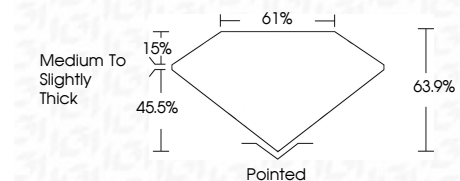

ELECTRONIC COPY

LG733525219
Report verification at igi.org

September 11, 2025
IGI Report Number **LG733525219**
Description **LABORATORY GROWN DIAMOND**
Shape and Cutting Style **CUT CORNERED SQUARE
MODIFIED BRILLIANT**
Measurements **6.49 X 6.42 X 4.10 MM**

GRADING RESULTS
Carat Weight **1.52 CARAT**
Color Grade **D**
Clarity Grade **VVS 1**

ADDITIONAL GRADING INFORMATION
Polish **EXCELLENT**
Symmetry **EXCELLENT**
Fluorescence **NONE**
Inscription(s) **IGI LG733525219**
Comments: This Laboratory Grown Diamond was created by Chemical Vapor Deposition (CVD) growth process. Type IIa

September 11, 2025
IGI Report No LG733525219
CUT CORNERED SQUARE MODIFIED BRILLIANT
6.49 X 6.42 X 4.10 MM
Carat Weight **1.52 CARAT**
Color Grade **D**
Clarity Grade **VVS 1**
Depth **63.9%**
Table **15%**
Girdle **Medium to Slightly Thick**
Culet **Pointed**
Polish **EXCELLENT**
Symmetry **EXCELLENT**
Fluorescence **NONE**
Inscription(s) **IGI LG733525219**
Comments: This Laboratory Grown Diamond was created by Chemical Vapor Deposition (CVD) growth process. Type IIa

LABORATORY GROWN DIAMOND REPORT

September 11, 2025
IGI Report Number **LG733525219**
Description **LABORATORY GROWN DIAMOND**
Shape and Cutting Style **CUT CORNERED SQUARE
MODIFIED BRILLIANT**
Measurements **6.49 X 6.42 X 4.10 MM**