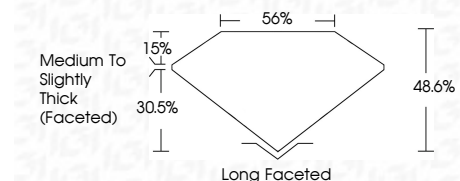

**ELECTRONIC COPY**

LG733520686  
Report verification at igi.org

September 10, 2025  
IGI Report Number **LG733520686**  
Description **LABORATORY GROWN DIAMOND**  
Shape and Cutting Style **OVAL MODIFIED BRILLIANT**  
Measurements **14.97 X 6.93 X 3.37 MM**

**GRADING RESULTS**  
Carat Weight **2.68 CARATS**  
Color Grade **E**  
Clarity Grade **VS 1**

**ADDITIONAL GRADING INFORMATION**  
Polish **EXCELLENT**  
Symmetry **EXCELLENT**  
Fluorescence **NONE**  
Inscription(s) **IGI LG733520686**  
Comments: This Laboratory Grown Diamond was created by Chemical Vapor Deposition (CVD) growth process. Type IIa

September 10, 2025  
IGI Report No LG733520686  
OVAL MODIFIED BRILLIANT  
14.97 X 6.93 X 3.37 MM  
2.68 CARATS  
E  
VS 1  
48.6%  
30.5%  
Medium to Slightly Thick (Faceted)  
Long Faceted  
EXCELLENT  
EXCELLENT  
NONE  
IGI LG733520686  
Comments: This Laboratory Grown Diamond was created by Chemical Vapor Deposition (CVD) growth process. Type IIa

September 10, 2025  
IGI Report Number **LG733520686**  
Description **LABORATORY GROWN DIAMOND**  
Shape and Cutting Style **OVAL MODIFIED BRILLIANT**  
Measurements **14.97 X 6.93 X 3.37 MM**

**GRADING RESULTS**  
Carat Weight **2.68 CARATS**  
Color Grade **E**  
Clarity Grade **VS 1**