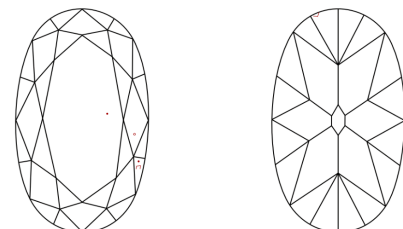

September 10, 2025  
IGI Report Number **LG733520686**  
Description **LABORATORY GROWN DIAMOND**  
Shape and Cutting Style **OVAL MODIFIED BRILLIANT**  
Measurements **14.97 X 6.93 X 3.37 MM**

**GRADING RESULTS**  
Carat Weight **2.68 CARATS**  
Color Grade **E**  
Clarity Grade **VS 1**

**PROPORTIONS**

Sample Image Used

**CLARITY CHARACTERISTICS**

**KEY TO SYMBOLS**

Red symbols indicate internal characteristics.  
Green symbols indicate external characteristics.

**COLOR**

D	E	F	G	H	I	J	Faint	Very Light	Light
---	---	---	---	---	---	---	-------	------------	-------