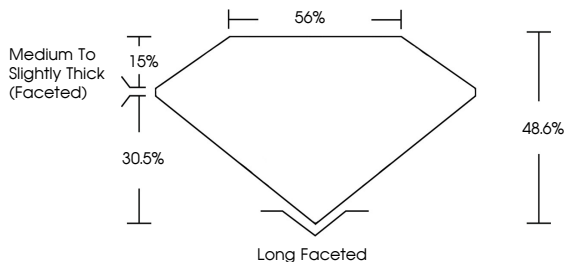

PROPORTIONS