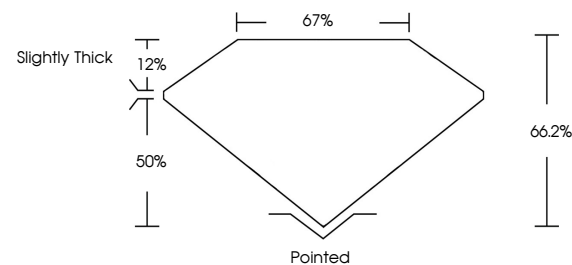

PROPORTIONS