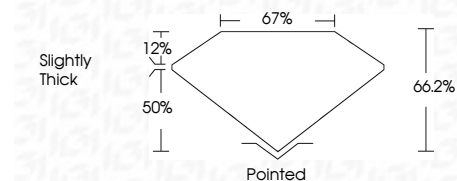

ELECTRONIC COPY

LG733506171
Report verification at igi.org

September 9, 2025

IGI Report Number LG733506171

Description LABORATORY GROWN DIAMOND

Shape and Cutting Style CUT CORNERED RECTANGULAR MODIFIED BRILLIANT

Measurements 11.37 X 7.92 X 5.24 MM

GRADING RESULTS

Carat Weight 4.05 CARATS

Color Grade E

Clarity Grade VVS 2

ADDITIONAL GRADING INFORMATION

Polish EXCELLENT

Symmetry EXCELLENT

Fluorescence NONE

Inscription(s) IGI LG733506171

Comments: This Laboratory Grown Diamond was created by Chemical Vapor Deposition (CVD) growth process. Type IIa

September 9, 2025
IGI Report No LG733506171
CUT CORNERED RECT. MODIFIED BRILLIANT
11.37 X 7.92 X 5.24 MM
4.05 CARATS
E
VVS 2
66.2%
67%
Slightly Thick
Pointed
EXCELLENT
EXCELLENT
NONE
IGI LG733506171
Comments: This Laboratory Grown Diamond was created by Chemical Vapor Deposition (CVD) growth process. Type IIa

LABORATORY GROWN DIAMOND REPORT

September 9, 2025

IGI Report Number LG733506171

Description LABORATORY GROWN DIAMOND

Shape and Cutting Style CUT CORNERED RECTANGULAR MODIFIED BRILLIANT

Measurements 11.37 X 7.92 X 5.24 MM

GRADING RESULTS

Carat Weight 4.05 CARATS

Color Grade E

Clarity Grade VVS 2

ADDITIONAL GRADING INFORMATION

Polish EXCELLENT

Symmetry EXCELLENT

Fluorescence NONE

Inscription(s) IGI LG733506171

Comments: This Laboratory Grown Diamond was created by Chemical Vapor Deposition (CVD) growth process. Type IIa