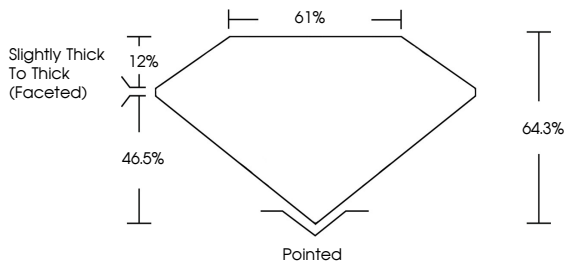

PROPORTIONS