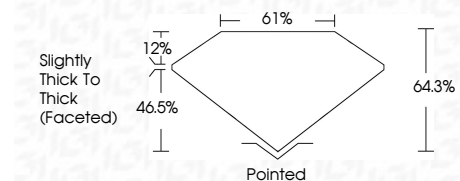

ELECTRONIC COPY

LG732560429
Report verification at igi.org

September 17, 2025
IGI Report Number **LG732560429**
Description **LABORATORY GROWN DIAMOND**
Shape and Cutting Style **OVAL MODIFIED BRILLIANT**
Measurements **12.89 X 8.86 X 5.70 MM**

GRADING RESULTS
Carat Weight **5.05 CARATS**
Color Grade **FANCY VIVID PINK**
Clarity Grade **VS 1**

ADDITIONAL GRADING INFORMATION
Polish **EXCELLENT**
Symmetry **EXCELLENT**
Fluorescence **STRONG**
Inscription(s) **(IGI) LG732560429**
Comments: This Laboratory Grown Diamond was created by Chemical Vapor Deposition (CVD) growth process. Indications of post-growth treatment.

September 17, 2025
IGI Report No **LG732560429**
OVAL MODIFIED BRILLIANT
12.89 X 8.86 X 5.70 MM
5.05 CARATS
FANCY VIVID PINK
VS 1
64.3%
61%
Slightly Thick To Thick (Faceted)
Pointed
EXCELLENT
EXCELLENT
STRONG
(IGI) LG732560429
Comments: This Laboratory Grown Diamond was created by Chemical Vapor Deposition (CVD) growth process. Indications of post-growth treatment.

September 17, 2025
IGI Report Number **LG732560429**
Description **LABORATORY GROWN DIAMOND**
Shape and Cutting Style **OVAL MODIFIED BRILLIANT**
Measurements **12.89 X 8.86 X 5.70 MM**
GRADING RESULTS
Carat Weight **5.05 CARATS**
Color Grade **FANCY VIVID PINK**
Clarity Grade **VS 1**
ADDITIONAL GRADING INFORMATION
Polish **EXCELLENT**
Symmetry **EXCELLENT**
Fluorescence **STRONG**
Inscription(s) **(IGI) LG732560429**