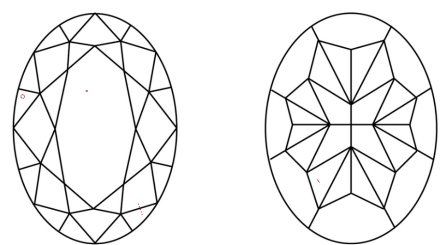

CLARITY CHARACTERISTICS

KEY TO SYMBOLS

Red symbols indicate internal characteristics.
Green symbols indicate external characteristics.

COLOR

D	E	F	G	H	I	J	Faint	Very Light	Light

CLARITY

IF	VS¹⁻²	VS¹⁻²	SI¹⁻²	I¹⁻³
Internally Flawless	Very Very Slightly Included	Very Slightly Included	Slightly Included	Included