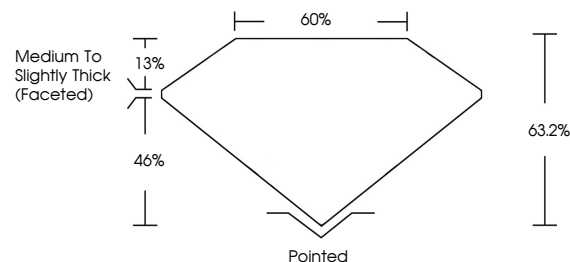

PROPORTIONS