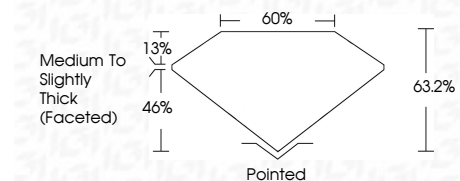

**INTERNATIONAL  
GEMOLOGICAL  
INSTITUTE**

**ELECTRONIC COPY**

LG732535000  
Report verification at igi.org

LABORATORY GROWN DIAMOND REPORT

September 4, 2025  
IGI Report Number **LG732535000**  
Description **LABORATORY GROWN DIAMOND**  
Shape and Cutting Style **MARQUISE BRILLIANT**  
Measurements **10.55 X 5.19 X 3.28 MM**

**GRADING RESULTS**  
Carat Weight **1.03 CARAT**  
Color Grade **D**  
Clarity Grade **VVS 2**

**ADDITIONAL GRADING INFORMATION**  
Polish **EXCELLENT**  
Symmetry **EXCELLENT**  
Fluorescence **NONE**  
Inscription(s) **IGI LG732535000**  
Comments: This Laboratory Grown Diamond was created by Chemical Vapor Deposition (CVD) growth process. Type IIa

September 4, 2025  
IGI Report No LG732535000  
**MARQUISE BRILLIANT**  
10.55 X 5.19 X 3.28 MM  
1.03 CARAT  
D  
VVS 2  
63.2%  
46%  
13%  
Medium to Slightly Thick (Faceted)  
Pointed  
EXCELLENT  
EXCELLENT  
NONE  
IGI LG732535000  
Comments: This Laboratory Grown Diamond was created by Chemical Vapor Deposition (CVD) growth process. Type IIa