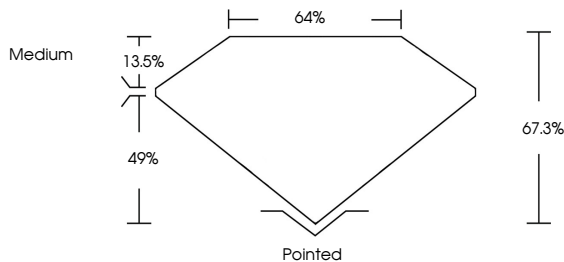

PROPORTIONS