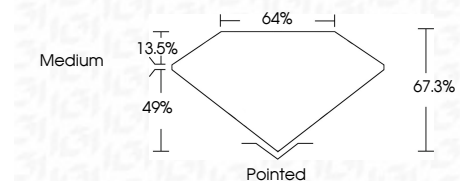

Measurements **7.75 X 5.39 X 3.63 MM**

**GRADING RESULTS**

Carat Weight **1.34 CARAT**  
Color Grade **E**  
Clarity Grade **VVS 2**

**ADDITIONAL GRADING INFORMATION**

Polish **EXCELLENT**  
Symmetry **EXCELLENT**  
Fluorescence **NONE**  
Inscription(s) **IGI LG731541248**  
Comments: This Laboratory Grown Diamond was created by Chemical Vapor Deposition (CVD) growth process. Type IIa