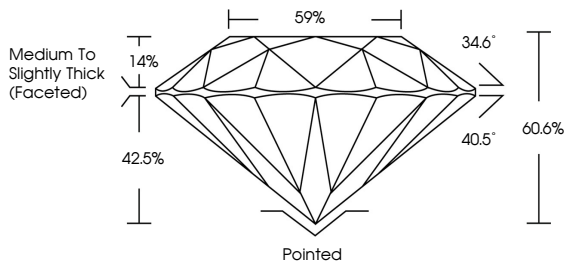

GRADING RESULTS
Carat Weight **4.05 CARATS**
Color Grade **F**
Clarity Grade **VVS 2**
Cut Grade **IDEAL**

ADDITIONAL GRADING INFORMATION
Polish **EXCELLENT**
Symmetry **EXCELLENT**
Fluorescence **NONE**
Inscription(s) **IGI LG731520161**
Comments: This Laboratory Grown Diamond was created by Chemical Vapor Deposition (CVD) growth process. Type IIa

August 30, 2025
IGI Report No LG731520161
ROUND BRILLIANT
4.05 CARATS
Color Grade **F**
Clarity Grade **VVS 2**
Cut Grade **IDEAL**
Depth **60.6%**
Table **59%**
Girdle **Medium To Slightly Thick (Faceted)**
Culet **Pointed**
Polish **EXCELLENT**
Symmetry **EXCELLENT**
Fluorescence **NONE**
Inscription(s) **IGI LG731520161**
Comments: This Laboratory Grown Diamond was created by Chemical Vapor Deposition (CVD) growth process. Type IIa

August 30, 2025
IGI Report Number **LG731520161**
Description **LABORATORY GROWN DIAMOND**
Shape and Cutting Style **ROUND BRILLIANT**
Measurements **10.23 - 10.31 X 6.22 MM**

GRADING RESULTS
Carat Weight **4.05 CARATS**
Color Grade **F**
Clarity Grade **VVS 2**
Cut Grade **IDEAL**

PROPORTIONS

CLARITY CHARACTERISTICS

KEY TO SYMBOLS
Red symbols indicate internal characteristics.
Green symbols indicate external characteristics.

Sample Image Used

COLOR

D	E	F	G	H	I	J	Faint	Very Light	Light
---	---	---	---	---	---	---	-------	------------	-------