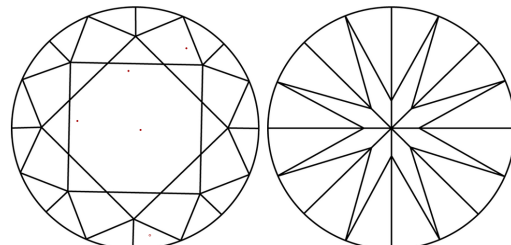

August 30, 2025
IGI Report Number **LG731520161**
Description **LABORATORY GROWN DIAMOND**
Shape and Cutting Style **ROUND BRILLIANT**
Measurements **10.23 - 10.31 X 6.22 MM**

GRADING RESULTS
Carat Weight **4.05 CARATS**
Color Grade **F**
Clarity Grade **VVS 2**
Cut Grade **IDEAL**

PROPORTIONS

CLARITY CHARACTERISTICS

KEY TO SYMBOLS
Red symbols indicate internal characteristics.
Green symbols indicate external characteristics.

Sample Image Used

COLOR

D	E	F	G	H	I	J	Faint	Very Light	Light
---	---	---	---	---	---	---	-------	------------	-------