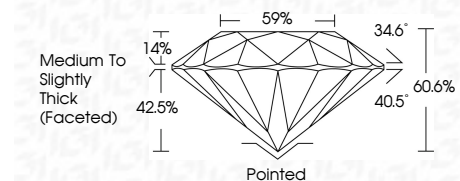

ELECTRONIC COPY

LG731520161
Report verification at igi.org

August 30, 2025
IGI Report Number **LG731520161**
Description **LABORATORY GROWN DIAMOND**
Shape and Cutting Style **ROUND BRILLIANT**
Measurements **10.23 - 10.31 X 6.22 MM**

GRADING RESULTS
Carat Weight **4.05 CARATS**
Color Grade **F**
Clarity Grade **VVS 2**
Cut Grade **IDEAL**

ADDITIONAL GRADING INFORMATION
Polish **EXCELLENT**
Symmetry **EXCELLENT**
Fluorescence **NONE**
Inscription(s) **IGI LG731520161**
Comments: This Laboratory Grown Diamond was created by Chemical Vapor Deposition (CVD) growth process. Type IIa

August 30, 2025
IGI Report No LG731520161
ROUND BRILLIANT
4.05 CARATS
Color Grade **F**
Clarity Grade **VVS 2**
Cut Grade **IDEAL**
Depth **60.6%**
Table **59%**
Girdle **Medium To Slightly Thick (Faceted)**
Culet **Pointed**
Polish **EXCELLENT**
Symmetry **EXCELLENT**
Fluorescence **NONE**
Inscription(s) **IGI LG731520161**
Comments: This Laboratory Grown Diamond was created by Chemical Vapor Deposition (CVD) growth process. Type IIa

August 30, 2025
IGI Report Number **LG731520161**
Description **LABORATORY GROWN DIAMOND**
Shape and Cutting Style **ROUND BRILLIANT**
Measurements **10.23 - 10.31 X 6.22 MM**

GRADING RESULTS
Carat Weight **4.05 CARATS**
Color Grade **F**
Clarity Grade **VVS 2**
Cut Grade **IDEAL**