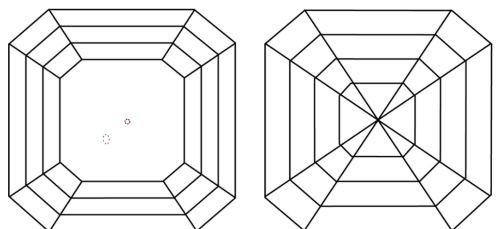

CLARITY CHARACTERISTICS

KEY TO SYMBOLS
Red symbols indicate internal characteristics.
Green symbols indicate external characteristics.