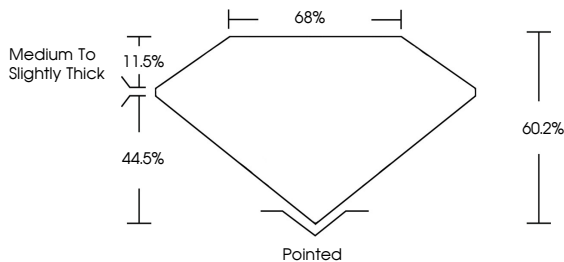

PROPORTIONS