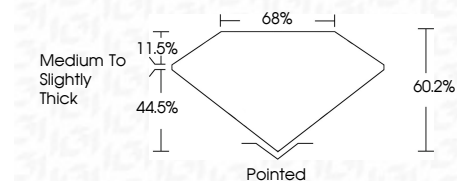

ELECTRONIC COPY

LG729554241
Report verification at igi.org

August 28, 2025
IGI Report Number **LG729554241**
Description **LABORATORY GROWN DIAMOND**

Shape and Cutting Style **SQUARE EMERALD CUT**
Measurements **12.19 X 12.05 X 7.26 MM**

GRADING RESULTS
Carat Weight **10.08 CARATS**
Color Grade **FANCY VIVID GREEN**
Clarity Grade **VS 1**

ADDITIONAL GRADING INFORMATION
Polish **EXCELLENT**
Symmetry **EXCELLENT**
Fluorescence **NONE**
Inscription(s) **IGI LG729554241**
Comments: This Laboratory Grown Diamond was created by Chemical Vapor Deposition (CVD) growth process. Indications of post-growth treatment.

August 28, 2025
IGI Report No LG729554241
SQUARE EMERALD CUT
10.08 CARATS
Carat Weight
Color Grade **FANCY VIVID GREEN**
Clarity Grade **VS 1**
Depth **60.2%**
Table **68%**
Girdle **Medium to Slightly Thick**
Culet **Pointed**
Polish **EXCELLENT**
Symmetry **EXCELLENT**
Fluorescence **NONE**
Inscription(s) **IGI LG729554241**

GRADING RESULTS
Carat Weight **10.08 CARATS**
Color Grade **FANCY VIVID GREEN**
Clarity Grade **VS 1**

ADDITIONAL GRADING INFORMATION
Polish **EXCELLENT**
Symmetry **EXCELLENT**
Fluorescence **NONE**
Inscription(s) **IGI LG729554241**