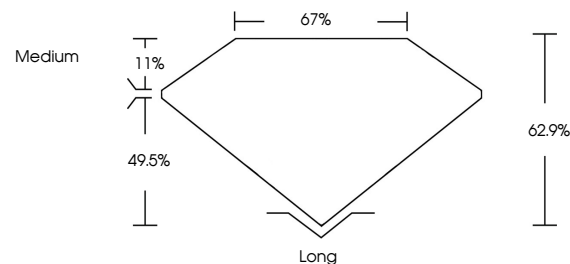

PROPORTIONS