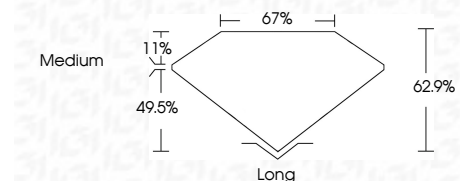

**ELECTRONIC COPY**

LG728578263  
Report verification at igi.org

August 29, 2025  
IGI Report Number **LG728578263**  
Description **LABORATORY GROWN DIAMOND**  
Shape and Cutting Style **EMERALD CUT**  
Measurements **16.72 X 10.13 X 6.37 MM**

**GRADING RESULTS**  
Carat Weight **11.07 CARATS**  
Color Grade **G**  
Clarity Grade **VVS 2**

**ADDITIONAL GRADING INFORMATION**  
Polish **EXCELLENT**  
Symmetry **EXCELLENT**  
Fluorescence **NONE**  
Inscription(s) **IGI LG728578263**  
Comments: This Laboratory Grown Diamond was created by Chemical Vapor Deposition (CVD) growth process. Type IIa

August 29, 2025  
IGI Report No LG728578263  
**EMERALD CUT**  
16.72 X 10.13 X 6.37 MM  
11.07 CARATS  
Color Grade **G**  
Depth **62.9%**  
Table **11%**  
Girdle **Medium**  
Culet **Long**  
Polish **EXCELLENT**  
Symmetry **EXCELLENT**  
Fluorescence **NONE**  
Inscription(s) **IGI LG728578263**  
Comments: This Laboratory Grown Diamond was created by Chemical Vapor Deposition (CVD) growth process. Type IIa

**GRADING RESULTS**  
Carat Weight **11.07 CARATS**  
Color Grade **G**  
Clarity Grade **VVS 2**

**ADDITIONAL GRADING INFORMATION**  
Polish **EXCELLENT**  
Symmetry **EXCELLENT**  
Fluorescence **NONE**  
Inscription(s) **IGI LG728578263**