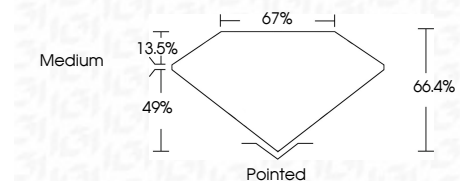

Measurements **13.86 X 9.55 X 6.34 MM**

GRADING RESULTS

Carat Weight **7.32 CARATS**
Color Grade **F**
Clarity Grade **VS 2**

ADDITIONAL GRADING INFORMATION

Polish **EXCELLENT**
Symmetry **EXCELLENT**
Fluorescence **NONE**
Inscription(s) **(IGI) LG728549235**
Comments: This Laboratory Grown Diamond was created by Chemical Vapor Deposition (CVD) growth process. Type IIa

August 14, 2025
IGI Report No LG728549235
CUT CORNERED RECT. MODIFIED BRILLIANT
13.86 X 9.55 X 6.34 MM
Carat Weight **7.32 CARATS**
Color Grade **F**
Clarity Grade **VS 2**
Depth **66.4%**
Table **67%**
Girdle **Medium**
Culet **Pointed**
Polish **EXCELLENT**
Symmetry **EXCELLENT**
Fluorescence **NONE**
Inscription(s) **(IGI) LG728549235**
Comments: This Laboratory Grown Diamond was created by Chemical Vapor Deposition (CVD) growth process. Type IIa

LABORATORY GROWN DIAMOND REPORT

August 14, 2025
IGI Report Number **LG728549235**
Description **LABORATORY GROWN DIAMOND**
Shape and Cutting Style **CUT CORNERED RECTANGULAR
MODIFIED BRILLIANT**
Measurements **13.86 X 9.55 X 6.34 MM**

GRADING RESULTS

Carat Weight **7.32 CARATS**
Color Grade **F**
Clarity Grade **VS 2**

ADDITIONAL GRADING INFORMATION

Polish **EXCELLENT**
Symmetry **EXCELLENT**
Fluorescence **NONE**
Inscription(s) **(IGI) LG728549235**