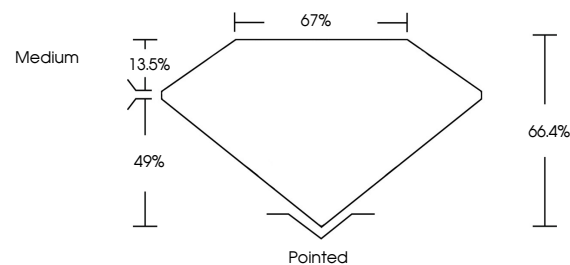

Measurements **13.86 X 9.55 X 6.34 MM**

GRADING RESULTS

Carat Weight **7.32 CARATS**
Color Grade **F**
Clarity Grade **VS 2**

ADDITIONAL GRADING INFORMATION

Polish **EXCELLENT**
Symmetry **EXCELLENT**
Fluorescence **NONE**
Inscription(s) **(IGI) LG728549235**
Comments: This Laboratory Grown Diamond was created by Chemical Vapor Deposition (CVD) growth process. Type IIa

August 14, 2025
IGI Report No LG728549235
CUT CORNERED RECT. MODIFIED BRILLIANT
13.86 X 9.55 X 6.34 MM
Carat Weight **7.32 CARATS**
Color Grade **F**
Clarity Grade **VS 2**
Depth **66.4%**
Table **67%**
Girdle **Medium**
Culet **Pointed**
Polish **EXCELLENT**
Symmetry **EXCELLENT**
Fluorescence **NONE**
Inscription(s) **(IGI) LG728549235**
Comments: This Laboratory Grown Diamond was created by Chemical Vapor Deposition (CVD) growth process. Type IIa

GRADING RESULTS

Carat Weight **7.32 CARATS**
Color Grade **F**
Clarity Grade **VS 2**

ADDITIONAL GRADING INFORMATION

Polish **EXCELLENT**
Symmetry **EXCELLENT**
Fluorescence **NONE**
Inscription(s) **(IGI) LG728549235**

Comments: This Laboratory Grown Diamond was created by Chemical Vapor Deposition (CVD) growth process. Type IIa

PROPORTIONS

Sample Image Used

CLARITY CHARACTERISTICS

KEY TO SYMBOLS

Red symbols indicate internal characteristics.
Green symbols indicate external characteristics.