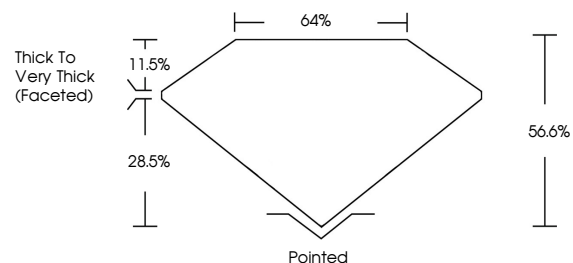

GRADING RESULTS

Carat Weight **4.22 CARATS**

Color Grade **FANCY VIVID PINK**

Clarity Grade **VVS 2**

September 1, 2025

IGI Report Number **LG728531327**

Description **LABORATORY GROWN DIAMOND**

Shape and Cutting Style **HEART MODIFIED BRILLIANT**

Measurements **9.58 X 10.16 X 5.75 MM**

GRADING RESULTS

Carat Weight **4.22 CARATS**

Color Grade **FANCY VIVID PINK**

Clarity Grade **VVS 2**

ADDITIONAL GRADING INFORMATION

Polish **EXCELLENT**

Symmetry **EXCELLENT**

Fluorescence **STRONG**

Inscription(s) **LG728531327**

Comments: This Laboratory Grown Diamond was created by Chemical Vapor Deposition (CVD) growth process. Indications of post-growth treatment.

Secondary color: Brown

PROPORTIONS

Sample Image Used

CLARITY CHARACTERISTICS

KEY TO SYMBOLS

Red symbols indicate internal characteristics.
Green symbols indicate external characteristics.

COLOR

D E F G H I J Faint Very Light Light