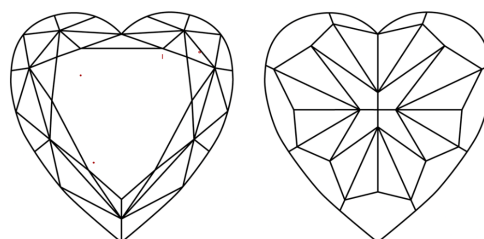

Measurements **9.58 X 10.16 X 5.75 MM**

GRADING RESULTS

Carat Weight **4.22 CARATS**

Color Grade **FANCY VIVID PINK**

Clarity Grade **VVS 2**

ADDITIONAL GRADING INFORMATION

Polish **EXCELLENT**

Symmetry **EXCELLENT**

Fluorescence **STRONG**

Inscription(s) **LG728531327**

Comments: This Laboratory Grown Diamond was created by Chemical Vapor Deposition (CVD) growth process. Indications of post-growth treatment.

Secondary color: Brown

PROPORTIONS

Sample Image Used

CLARITY CHARACTERISTICS

KEY TO SYMBOLS

Red symbols indicate internal characteristics.
Green symbols indicate external characteristics.

COLOR

D E F G H I J Faint Very Light Light