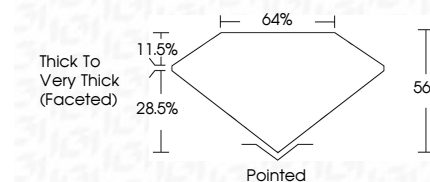

GRADING RESULTS

Carat Weight **4.22 CARATS**

Color Grade **FANCY VIVID PINK**

Clarity Grade **VVS 2**

September 1, 2025

IGI Report Number **LG728531327**

Description **LABORATORY GROWN DIAMOND**

Shape and Cutting Style **HEART MODIFIED BRILLIANT**

Measurements **9.58 X 10.16 X 5.75 MM**

GRADING RESULTS

Carat Weight **4.22 CARATS**

Color Grade **FANCY VIVID PINK**

Clarity Grade **VVS 2**

ADDITIONAL GRADING INFORMATION

Polish **EXCELLENT**

Symmetry **EXCELLENT**

PROPORTIONS

Sample Image Used

CLARITY CHARACTERISTICS

KEY TO SYMBOLS

Red symbols indicate internal characteristics.
Green symbols indicate external characteristics.

COLOR

D E F G H I J Faint Very Light Light

CLARITY

IF VVS¹⁻² VS¹⁻² SI¹⁻² I¹⁻³

Internally Flawless Very Very Slightly Included Very Slightly Included Slightly Included Included

ADDITIONAL GRADING INFORMATION

Polish **EXCELLENT**

Symmetry **EXCELLENT**