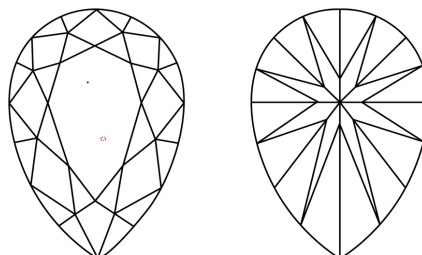

CLARITY CHARACTERISTICS

KEY TO SYMBOLS

Red symbols indicate internal characteristics.
Green symbols indicate external characteristics.

COLOR

D E F G H I J Faint Very Light Light

CLARITY

IF	VS¹⁻²	VS¹⁻²	SI¹⁻²	I¹⁻³
Internally Flawless	Very Very Slightly Included	Very Slightly Included	Slightly Included	Included