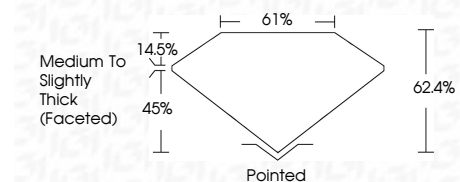

**ELECTRONIC COPY**

LG728514958  
Report verification at igi.org

August 13, 2025  
IGI Report Number **LG728514958**  
Description **LABORATORY GROWN DIAMOND**  
Shape and Cutting Style **PEAR BRILLIANT**  
Measurements **15.39 X 9.72 X 6.07 MM**

**GRADING RESULTS**  
Carat Weight **5.08 CARATS**  
Color Grade **E**  
Clarity Grade **VVS 2**

**ADDITIONAL GRADING INFORMATION**  
Polish **EXCELLENT**  
Symmetry **EXCELLENT**  
Fluorescence **NONE**  
Inscription(s) **IGI LG728514958**  
Comments: This Laboratory Grown Diamond was created by Chemical Vapor Deposition (CVD) growth process. Type IIa

August 13, 2025  
IGI Report No LG728514958  
**PEAR BRILLIANT**  
5.08 CARATS  
E  
15.39 X 9.72 X 6.07 MM  
Carat Weight  
Color Grade  
Clarity Grade  
Depth  
Table  
Girdle  
Medium to Slightly Thick (Faceted)  
Pointed  
EXCELLENT  
EXCELLENT  
NONE  
IGI LG728514958  
Inscription(s)  
Comments: This Laboratory Grown Diamond was created by Chemical Vapor Deposition (CVD) growth process. Type IIa

**GRADING RESULTS**  
Carat Weight **5.08 CARATS**  
Color Grade **E**  
Clarity Grade **VVS 2**

**ADDITIONAL GRADING INFORMATION**  
Polish **EXCELLENT**  
Symmetry **EXCELLENT**  
Fluorescence **NONE**  
Inscription(s) **IGI LG728514958**