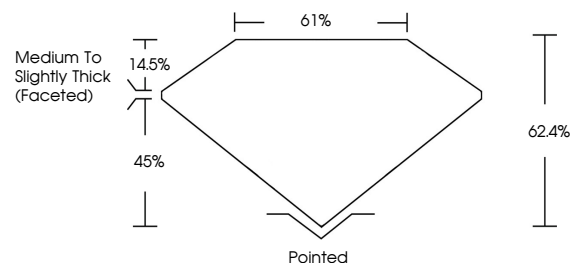

PROPORTIONS