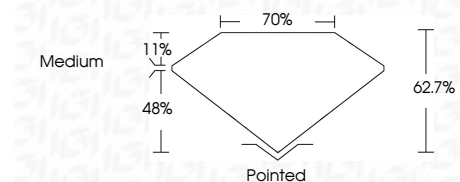

ELECTRONIC COPY

LG727546305
Report verification at igi.org

August 12, 2025
IGI Report Number **LG727546305**
Description **LABORATORY GROWN DIAMOND**
Shape and Cutting Style **CUT CORNERED SQUARE
MODIFIED BRILLIANT**
Measurements **7.27 X 7.14 X 4.48 MM**

GRADING RESULTS
Carat Weight **2.05 CARATS**
Color Grade **F**
Clarity Grade **VVS 1**

ADDITIONAL GRADING INFORMATION
Polish **EXCELLENT**
Symmetry **EXCELLENT**
Fluorescence **NONE**
Inscription(s) **IGI LG727546305**
Comments: This Laboratory Grown Diamond was created by Chemical Vapor Deposition (CVD) growth process. Type IIa

August 12, 2025
IGI Report No LG727546305
CUT CORNERED SQUARE MODIFIED BRILLIANT
7.27 X 7.14 X 4.48 MM
2.05 CARATS **F**
Carat Weight **VVS 1**
Color Grade **62.7%**
Clarity Grade **70%**
Depth **Medium**
Table **Pointed**
Girdle **EXCELLENT**
Culet **EXCELLENT**
Polish **EXCELLENT**
Symmetry **NONE**
Fluorescence **NONE**
Inscription(s) **IGI LG727546305**

GRADING RESULTS
Carat Weight **2.05 CARATS**
Color Grade **F**
Clarity Grade **VVS 1**

ADDITIONAL GRADING INFORMATION
Polish **EXCELLENT**
Symmetry **EXCELLENT**
Fluorescence **NONE**
Inscription(s) **IGI LG727546305**