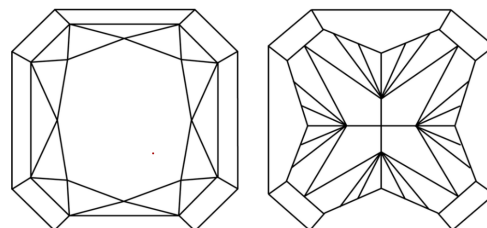

CLARITY CHARACTERISTICS

KEY TO SYMBOLS

Red symbols indicate internal characteristics.
Green symbols indicate external characteristics.