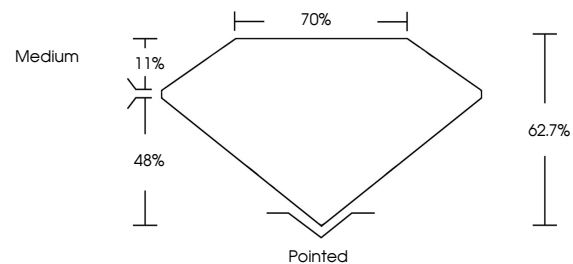

PROPORTIONS