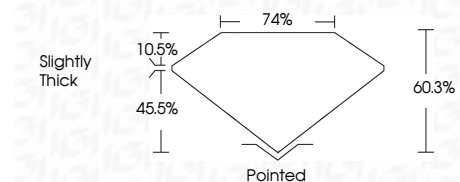

ELECTRONIC COPY

LG727502374
Report verification at igi.org

August 8, 2025
IGI Report Number **LG727502374**
Description **LABORATORY GROWN DIAMOND**
Shape and Cutting Style **CUT CORNERED SQUARE
MODIFIED BRILLIANT**
Measurements **7.75 X 7.61 X 4.59 MM**

GRADING RESULTS
Carat Weight **2.44 CARATS**
Color Grade **D**
Clarity Grade **VVS 2**

ADDITIONAL GRADING INFORMATION
Polish **EXCELLENT**
Symmetry **EXCELLENT**
Fluorescence **NONE**
Inscription(s) **IGI LG727502374**
Comments: This Laboratory Grown Diamond was created by Chemical Vapor Deposition (CVD) growth process. Type IIa

August 8, 2025
IGI Report No **LG727502374**
CUT CORNERED SQUARE MODIFIED BRILLIANT
7.75 X 7.61 X 4.59 MM
Carat Weight **2.44 CARATS**
Color Grade **D**
Clarity Grade **VVS 2**
Depth **60.3%**
Table **45.5%**
Girdle **10.5%**
Slightly Thick
Culet **Pointed**
Polish **EXCELLENT**
Symmetry **EXCELLENT**
Fluorescence **NONE**
Inscription(s) **IGI LG727502374**
Comments: This Laboratory Grown Diamond was created by Chemical Vapor Deposition (CVD) growth process. Type IIa

GRADING RESULTS
Carat Weight **2.44 CARATS**
Color Grade **D**
Clarity Grade **VVS 2**

ADDITIONAL GRADING INFORMATION
Polish **EXCELLENT**
Symmetry **EXCELLENT**
Fluorescence **NONE**
Inscription(s) **IGI LG727502374**