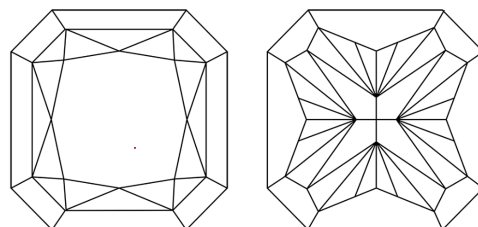

CLARITY CHARACTERISTICS

KEY TO SYMBOLS

Red symbols indicate internal characteristics.
Green symbols indicate external characteristics.