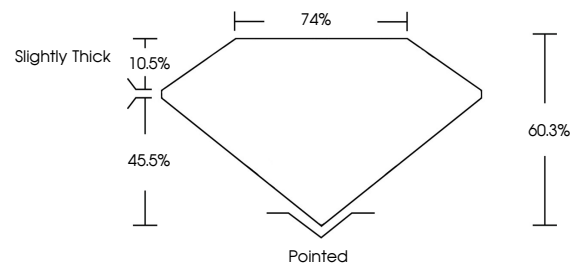

PROPORTIONS