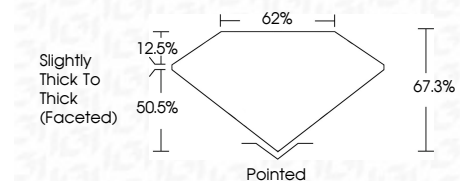

ELECTRONIC COPY

LG726572299
Report verification at igi.org

August 5, 2025
IGI Report Number **LG726572299**
Description **LABORATORY GROWN DIAMOND**
Shape and Cutting Style **SQUARE CUSHION MODIFIED
BRILLIANT**

Measurements **10.55 X 10.35 X 6.97 MM**

GRADING RESULTS
Carat Weight **6.02 CARATS**
Color Grade **E**
Clarity Grade **VVS 2**

ADDITIONAL GRADING INFORMATION
Polish **EXCELLENT**
Symmetry **EXCELLENT**
Fluorescence **NONE**
Inscription(s) **(IGI) LG726572299**
Comments: This Laboratory Grown Diamond was created by Chemical Vapor Deposition (CVD) growth process. Type IIa

August 5, 2025
IGI Report No **LG726572299**
SQUARE CUSHION MODIFIED BRILLIANT
Carat Weight **6.02 CARATS**
Color Grade **E**
Clarity Grade **VVS 2**
Depth **67.3%**
Table **12.5%**
Girdle **50.5%**
Slightly Thick To Thick (Faceted)
Culet **Pointed**
Polish **EXCELLENT**
Symmetry **EXCELLENT**
Fluorescence **NONE**
Inscription(s) **(IGI) LG726572299**
Comments: This Laboratory Grown Diamond was created by Chemical Vapor Deposition (CVD) growth process. Type IIa

August 5, 2025
IGI Report Number **LG726572299**
Description **LABORATORY GROWN DIAMOND**
Shape and Cutting Style **SQUARE CUSHION MODIFIED
BRILLIANT**
Measurements **10.55 X 10.35 X 6.97 MM**

GRADING RESULTS
Carat Weight **6.02 CARATS**
Color Grade **E**
Clarity Grade **VVS 2**