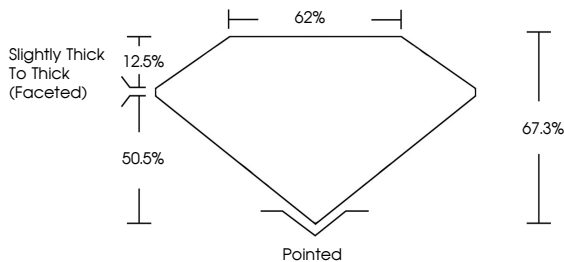

Measurements **10.55 X 10.35 X 6.97 MM**

GRADING RESULTS
Carat Weight **6.02 CARATS**
Color Grade **E**
Clarity Grade **VVS 2**

ADDITIONAL GRADING INFORMATION
Polish **EXCELLENT**
Symmetry **EXCELLENT**
Fluorescence **NONE**
Inscription(s) **(IGI) LG726572299**
Comments: This Laboratory Grown Diamond was created by Chemical Vapor Deposition (CVD) growth process. Type IIa

August 5, 2025
IGI Report No **LG726572299**
SQUARE CUSHION MODIFIED BRILLIANT
Carat Weight **6.02 CARATS**
Color Grade **E**
Clarity Grade **VVS 2**
Depth **67.3%**
Table **12.5%**
Girdle **50.5%**
Slightly Thick To Thick (Faceted)
Culet **Pointed**
Polish **EXCELLENT**
Symmetry **EXCELLENT**
Fluorescence **NONE**
Inscription(s) **(IGI) LG726572299**
Comments: This Laboratory Grown Diamond was created by Chemical Vapor Deposition (CVD) growth process. Type IIa

August 5, 2025
IGI Report Number **LG726572299**
Description **LABORATORY GROWN DIAMOND**
Shape and Cutting Style **SQUARE CUSHION MODIFIED
BRILLIANT**
Measurements **10.55 X 10.35 X 6.97 MM**

GRADING RESULTS
Carat Weight **6.02 CARATS**
Color Grade **E**
Clarity Grade **VVS 2**

PROPORTIONS

CLARITY CHARACTERISTICS

KEY TO SYMBOLS
Red symbols indicate internal characteristics.
Green symbols indicate external characteristics.

Sample Image Used

COLOR

D	E	F	G	H	I	J	Faint	Very Light	Light
---	---	---	---	---	---	---	-------	------------	-------