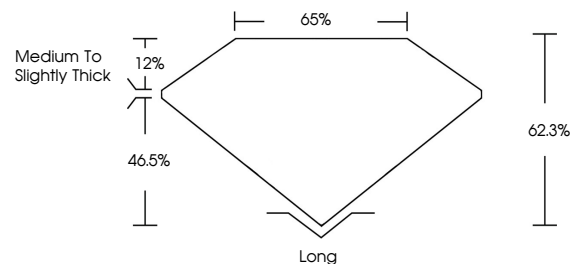

August 23, 2025
IGI Report No **LG726547193**
EMERALD CUT
Carat Weight **2.05 CARATS**
Color Grade **D**
Clarity Grade **VS 2**
Table **65%**
Depth **62.3%**
Girdle **Medium to Slightly Thick**
Culet **Long**
Polish **EXCELLENT**
Symmetry **EXCELLENT**
Fluorescence **NONE**
Inscription(s) **IGI LG726547193**
Comments: This Laboratory Grown Diamond was created by Chemical Vapor Deposition (CVD) growth process. Type IIa

LABORATORY GROWN DIAMOND REPORT

August 23, 2025
IGI Report Number **LG726547193**
Description **LABORATORY GROWN DIAMOND**
Shape and Cutting Style **EMERALD CUT**
Measurements **9.42 X 5.89 X 3.67 MM**

GRADING RESULTS

Carat Weight **2.05 CARATS**
Color Grade **D**
Clarity Grade **VS 2**

ADDITIONAL GRADING INFORMATION

Polish **EXCELLENT**
Symmetry **EXCELLENT**
Fluorescence **NONE**
Inscription(s) **IGI LG726547193**

Comments: This Laboratory Grown Diamond was created by Chemical Vapor Deposition (CVD) growth process. Type IIa

PROPORTIONS

CLARITY CHARACTERISTICS

KEY TO SYMBOLS

Red symbols indicate internal characteristics.
Green symbols indicate external characteristics.