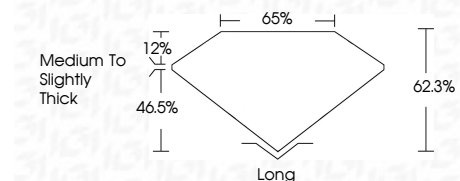

ELECTRONIC COPY

LG726547193
Report verification at igi.org

August 23, 2025
IGI Report Number **LG726547193**
Description **LABORATORY GROWN DIAMOND**
Shape and Cutting Style **EMERALD CUT**
Measurements **9.42 X 5.89 X 3.67 MM**

GRADING RESULTS

Carat Weight **2.05 CARATS**
Color Grade **D**
Clarity Grade **VS 2**

ADDITIONAL GRADING INFORMATION

Polish **EXCELLENT**
Symmetry **EXCELLENT**
Fluorescence **NONE**
Inscription(s) **IGI LG726547193**
Comments: This Laboratory Grown Diamond was created by Chemical Vapor Deposition (CVD) growth process. Type IIa

August 23, 2025
IGI Report No **LG726547193**
EMERALD CUT
Carat Weight **2.05 CARATS**
Color Grade **D**
Clarity Grade **VS 2**
Table **65%**
Depth **62.3%**
Girdle **Medium to Slightly Thick**
Culet **Long**
Polish **EXCELLENT**
Symmetry **EXCELLENT**
Fluorescence **NONE**
Inscription(s) **IGI LG726547193**
Comments: This Laboratory Grown Diamond was created by Chemical Vapor Deposition (CVD) growth process. Type IIa

LABORATORY GROWN DIAMOND REPORT

August 23, 2025
IGI Report Number **LG726547193**
Description **LABORATORY GROWN DIAMOND**
Shape and Cutting Style **EMERALD CUT**
Measurements **9.42 X 5.89 X 3.67 MM**