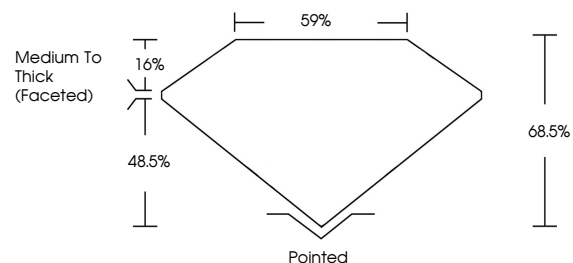

ELECTRONIC COPY

LG726545555
Report verification at igi.org

August 14, 2025
IGI Report Number **LG726545555**
Description **LABORATORY GROWN DIAMOND**
Shape and Cutting Style **CUSHION MODIFIED BRILLIANT**
Measurements **9.02 X 6.32 X 4.33 MM**
GRADING RESULTS
Carat Weight **2.01 CARATS**
Color Grade **FANCY VIVID YELLOW**
Clarity Grade **VS 2**

LABORATORY GROWN DIAMOND REPORT

August 14, 2025
IGI Report Number **LG726545555**
Description **LABORATORY GROWN DIAMOND**
Shape and Cutting Style **CUSHION MODIFIED BRILLIANT**
Measurements **9.02 X 6.32 X 4.33 MM**

GRADING RESULTS

Carat Weight **2.01 CARATS**
Color Grade **FANCY VIVID YELLOW**
Clarity Grade **VS 2**

ADDITIONAL GRADING INFORMATION

Polish **EXCELLENT**
Symmetry **EXCELLENT**
Fluorescence **VERY SLIGHT**
Inscription(s) **LG726545555**

Comments: This Laboratory Grown Diamond was created by Chemical Vapor Deposition (CVD) growth process.
Indications of post-growth treatment.

Secondary color: Gray

PROPORTIONS

Sample Image Used

CLARITY CHARACTERISTICS