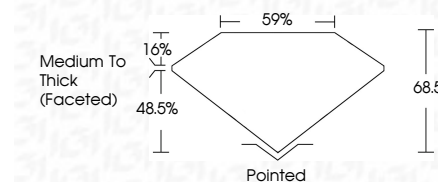

ELECTRONIC COPY

LG726545555
Report verification at igi.org

August 14, 2025
IGI Report Number **LG726545555**
Description **LABORATORY GROWN DIAMOND**
Shape and Cutting Style **CUSHION MODIFIED BRILLIANT**
Measurements **9.02 X 6.32 X 4.33 MM**
GRADING RESULTS
Carat Weight **2.01 CARATS**
Color Grade **FANCY VIVID YELLOW**
Clarity Grade **VS 2**

GRADING RESULTS

Carat Weight **2.01 CARATS**
Color Grade **FANCY VIVID YELLOW**
Clarity Grade **VS 2**

ADDITIONAL GRADING INFORMATION

Polish **EXCELLENT**
Symmetry **EXCELLENT**
Fluorescence **VERY SLIGHT**
Inscription(s) **LG726545555**

KEY TO SYMBOLS

Red symbols indicate internal characteristics.
Green symbols indicate external characteristics.

COLOR

D E F G H I J Faint Very Light Light

CLARITY

IF	VS ¹⁻²	VS ¹⁻²	SI ¹⁻²	I ¹⁻³
Internally Flawless	Very Very Slightly Included	Very Slightly Included	Slightly Included	Included