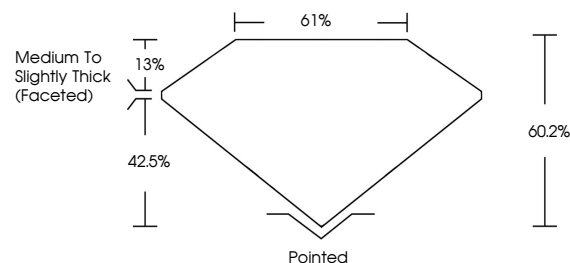

GRADING RESULTS

Carat Weight **1.01 CARAT**
Color Grade **E**
Clarity Grade **VVS 1**

ADDITIONAL GRADING INFORMATION

Polish **EXCELLENT**
Symmetry **EXCELLENT**
Fluorescence **NONE**
Inscription(s) **IGI LG726544812**

Comments: This Laboratory Grown Diamond was created by Chemical Vapor Deposition (CVD) growth process. Type IIa

PROPORTIONS

CLARITY CHARACTERISTICS

KEY TO SYMBOLS

Red symbols indicate internal characteristics.
Green symbols indicate external characteristics.