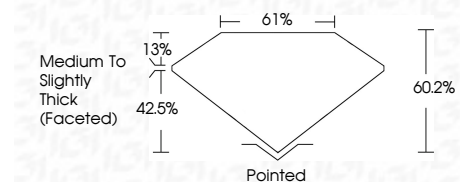

**INTERNATIONAL
GEMOLOGICAL
INSTITUTE**

ELECTRONIC COPY

LG726544812
Report verification at igi.org

LABORATORY GROWN DIAMOND REPORT

August 1, 2025
IGI Report Number **LG726544812**
Description **LABORATORY GROWN DIAMOND**
Shape and Cutting Style **MARQUISE BRILLIANT**
Measurements **10.63 X 5.25 X 3.16 MM**

GRADING RESULTS

Carat Weight **1.01 CARAT**
Color Grade **E**
Clarity Grade **VVS 1**

Sample Image Used

ADDITIONAL GRADING INFORMATION

Polish **EXCELLENT**
Symmetry **EXCELLENT**
Fluorescence **NONE**
Inscription(s) **IGI LG726544812**
Comments: This Laboratory Grown Diamond was created by Chemical Vapor Deposition (CVD) growth process. Type IIa

August 1, 2025
IGI Report No LG726544812
MARQUISE BRILLIANT
10.63 X 5.25 X 3.16 MM
1.01 CARAT
E
VVS 1
60.2%
61%
Medium to Slightly Thick (Faceted)
Pointed
EXCELLENT
EXCELLENT
NONE
IGI LG726544812
Comments: This Laboratory Grown Diamond was created by Chemical Vapor Deposition (CVD) growth process. Type IIa