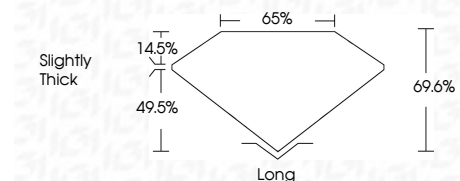

ELECTRONIC COPY

LG724564300
Report verification at igi.org

August 7, 2025
IGI Report Number **LG724564300**
Description **LABORATORY GROWN DIAMOND**
Shape and Cutting Style **EMERALD CUT**
Measurements **10.18 X 7.26 X 5.05 MM**

GRADING RESULTS

Carat Weight **4.01 CARATS**
Color Grade **FANCY VIVID PINK**
Clarity Grade **VS 1**

ADDITIONAL GRADING INFORMATION

Polish **EXCELLENT**
Symmetry **EXCELLENT**
Fluorescence **STRONG**
Inscription(s) **IGI LG724564300**
Comments: This Laboratory Grown Diamond was created by Chemical Vapor Deposition (CVD) growth process. Indications of post-growth treatment.

August 7, 2025
IGI Report No **LG724564300**
EMERALD CUT
4.01 CARATS
Carat Weight **FANCY VIVID PINK**
Color Grade **VS 1**
Depth **69.6%**
Table **65%**
Girdle **Slightly Thick**
Culet **Long**
Polish **EXCELLENT**
Symmetry **EXCELLENT**
Fluorescence **STRONG**
Inscription(s) **IGI LG724564300**
Comments: This Laboratory Grown Diamond was created by Chemical Vapor Deposition (CVD) growth process. Indications of post-growth treatment.

GRADING RESULTS

Carat Weight **4.01 CARATS**
Color Grade **FANCY VIVID PINK**
Clarity Grade **VS 1**

ADDITIONAL GRADING INFORMATION

Polish **EXCELLENT**
Symmetry **EXCELLENT**
Fluorescence **STRONG**
Inscription(s) **IGI LG724564300**