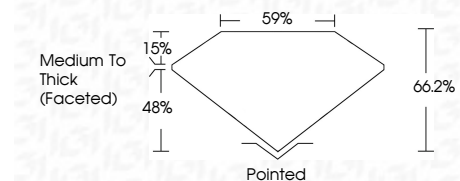

**ELECTRONIC COPY**

LG724553179  
Report verification at igi.org

August 23, 2025  
IGI Report Number **LG724553179**  
Description **LABORATORY GROWN DIAMOND**  
Shape and Cutting Style **SQUARE CUSHION MODIFIED BRILLIANT**

Measurements **8.70 X 8.67 X 5.74 MM**

**GRADING RESULTS**

Carat Weight **3.07 CARATS**  
Color Grade **E**  
Clarity Grade **VS 2**

**ADDITIONAL GRADING INFORMATION**

Polish **EXCELLENT**  
Symmetry **EXCELLENT**  
Fluorescence **NONE**  
Inscription(s) **IGI LG724553179**  
Comments: This Laboratory Grown Diamond was created by Chemical Vapor Deposition (CVD) growth process. Type IIa

August 23, 2025  
IGI Report No LG724553179  
**SQUARE CUSHION MODIFIED BRILLIANT**  
8.70 X 8.67 X 5.74 MM  
3.07 CARATS  
E  
VS 2  
66.2%  
48%  
Medium To Thick (Faceted)  
Pointed  
EXCELLENT  
EXCELLENT  
NONE  
IGI LG724553179  
Comments: This Laboratory Grown Diamond was created by Chemical Vapor Deposition (CVD) growth process. Type IIa

**LABORATORY GROWN DIAMOND REPORT**

August 23, 2025  
IGI Report Number **LG724553179**  
Description **LABORATORY GROWN DIAMOND**  
Shape and Cutting Style **SQUARE CUSHION MODIFIED BRILLIANT**  
Measurements **8.70 X 8.67 X 5.74 MM**