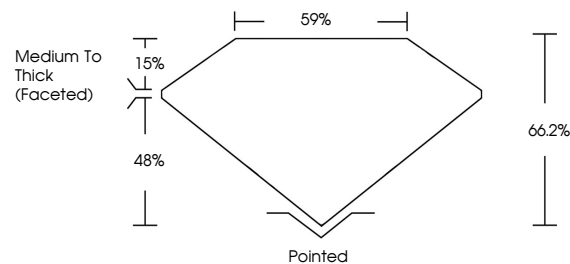

PROPORTIONS