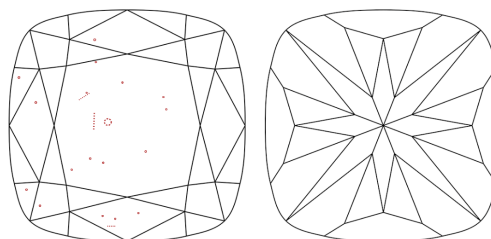

CLARITY CHARACTERISTICS

KEY TO SYMBOLS

Red symbols indicate internal characteristics.
Green symbols indicate external characteristics.