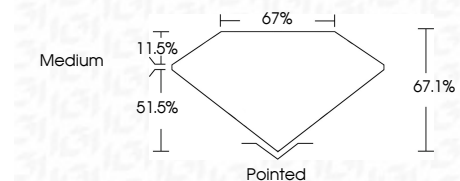

Measurements **18.00 X 12.45 X 8.35 MM**

GRADING RESULTS

Carat Weight **16.05 CARATS**
Color Grade **G**
Clarity Grade **VS 1**

ADDITIONAL GRADING INFORMATION

Polish **EXCELLENT**
Symmetry **EXCELLENT**
Fluorescence **NONE**
Inscription(s) **IGI LG723591750**

Comments: This Laboratory Grown Diamond was created by Chemical Vapor Deposition (CVD) growth process. Type IIa

July 21, 2025
IGI Report No LG723591750
CUT CORNERED RECT. MODIFIED BRILLIANT
18.00 X 12.45 X 8.35 MM
Carat Weight **16.05 CARATS**
Color Grade **G**
Clarity Grade **VS 1**
Depth **67.1%**
Table **51.5%**
Girdle **Medium**
Culet **Pointed**
Polish **EXCELLENT**
Symmetry **EXCELLENT**
Fluorescence **NONE**
Inscription(s) **IGI LG723591750**
Comments: This Laboratory Grown Diamond was created by Chemical Vapor Deposition (CVD) growth process. Type IIa

LABORATORY GROWN DIAMOND REPORT

July 21, 2025
IGI Report Number **LG723591750**
Description **LABORATORY GROWN DIAMOND**
Shape and Cutting Style **CUT CORNERED RECTANGULAR
MODIFIED BRILLIANT**
Measurements **18.00 X 12.45 X 8.35 MM**

GRADING RESULTS

Carat Weight **16.05 CARATS**
Color Grade **G**
Clarity Grade **VS 1**

ADDITIONAL GRADING INFORMATION

Polish **EXCELLENT**
Symmetry **EXCELLENT**
Fluorescence **NONE**

Inscription(s) **IGI LG723591750**