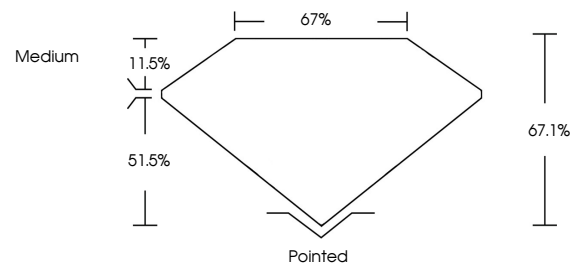

Measurements **18.00 X 12.45 X 8.35 MM**

GRADING RESULTS

Carat Weight **16.05 CARATS**
Color Grade **G**
Clarity Grade **VS 1**

ADDITIONAL GRADING INFORMATION

Polish **EXCELLENT**
Symmetry **EXCELLENT**
Fluorescence **NONE**
Inscription(s) **IGI LG723591750**

Comments: This Laboratory Grown Diamond was created by Chemical Vapor Deposition (CVD) growth process. Type IIa

July 21, 2025
IGI Report No LG723591750
CUT CORNERED RECT. MODIFIED BRILLIANT
18.00 X 12.45 X 8.35 MM
Carat Weight **16.05 CARATS**
Color Grade **G**
Clarity Grade **VS 1**
Depth **67.1%**
Table **51.5%**
Girdle **Medium**
Culet **Pointed**
Polish **EXCELLENT**
Symmetry **EXCELLENT**
Fluorescence **NONE**
Inscription(s) **IGI LG723591750**
Comments: This Laboratory Grown Diamond was created by Chemical Vapor Deposition (CVD) growth process. Type IIa

GRADING RESULTS

Carat Weight **16.05 CARATS**
Color Grade **G**
Clarity Grade **VS 1**

ADDITIONAL GRADING INFORMATION

Polish **EXCELLENT**
Symmetry **EXCELLENT**
Fluorescence **NONE**

Inscription(s) **IGI LG723591750**

Comments: This Laboratory Grown Diamond was created by Chemical Vapor Deposition (CVD) growth process. Type IIa

PROPORTIONS

Sample Image Used

CLARITY CHARACTERISTICS

KEY TO SYMBOLS

Red symbols indicate internal characteristics.
Green symbols indicate external characteristics.